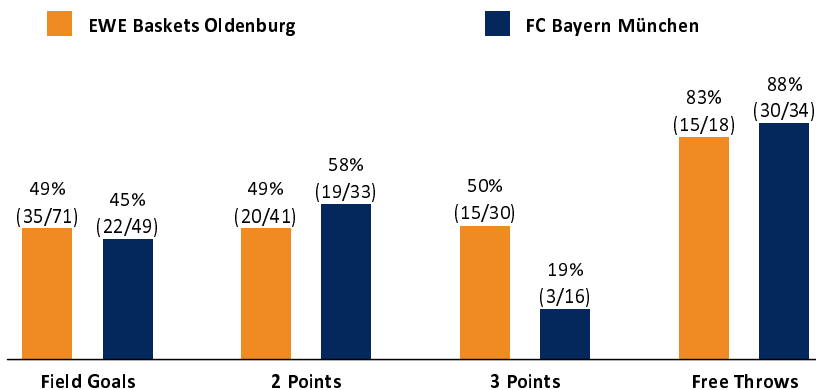

FCB - FC Bayern München (Coach: MUTAPCIC Emir)

No.	Name	Min	PTS	2 Points	3 Points	Field Goals	Free Throws	OR	DR	TR	AS	ST	TO	BS	SB	PF	FD	EFF	+/-	
3	HOBBS Braydon	22:51	14	1/1 (100%)	2/7 (29%)	3/8 (38%)	6/6 (100%)		4	4	3	1	1			3	2	16	-15	
*7	KING Alex	21:43	0		0/3 (0%)	0/3 (0%)			3	3		1				3		1	-16	
*9	CUNNINGHAM Jared	25:00	12	3/6 (50%)	0/1 (0%)	3/7 (43%)	6/7 (86%)		1	1	2	1	3		1	3	6	8	-17	
*16	JOVIC Stefan	31:26	11	5/6 (83%)	0/2 (0%)	5/8 (63%)	1/1 (100%)		3	3	7	1	4	2	1	1	2	17	-8	
*22	BARTHEL Danilo	31:39	16	3/5 (60%)	1/2 (50%)	4/7 (57%)	7/9 (78%)	1	6	7	1	1				2	7	20	-17	
25	GAVEL Anton	20:41	1	0/2 (0%)	0/1 (0%)	0/3 (0%)	1/2 (50%)				1		1			2	1	-3	-26	
26	OGUNSIPE Marvin	DNP																		
*31	BOOKER Devin	27:31	19	6/9 (67%)		6/9 (67%)	7/7 (100%)	2	1	3	1		2	1	1	3	8	19	0	
33	ZIRBES Maik	14:22	4	1/4 (25%)		1/4 (25%)	2/2 (100%)	1		1	1		5			2	2	-2	-18	
35	JALLOW Karim	4:47	0								2					1		2	2	
Team / Coach								2	6	8		1				7				
Totals			200:00	77	19/33 (58%)	3/16 (19%)	22/49 (45%)	30/34 (88%)	6	24	30	18	5	17	3	3	20	28	85	-23

OLD	FCB
11 / 24 / 35	6 / 24 / 30
27	18
29	20
19	28
7	17
11	5
30	30
6	6
2	7
27 (91:64)	5 (10:15)
15-0 (73:51)	10-0 (91:74)
Lead Changes: 4	
Times Tied: 2	

EASYS-CREDIT-BBL.DE

Alle offiziellen Statistiken der easyCredit BBL, Daten, Rekorde uvm. gibt es auf easycCredit-BBL.de! News, Stats, Tabelle und Spielplan für unterwegs: Kostenfrei für iOS und Android in der offiziellen Liga-App!

TELEKOMSPORT.DE

Keinen Korb mehr verpassen - Alle Spiele der easyCredit BBL LIVE und in HD! Erleben sie jetzt das größte Basketball-Angebot Deutschlands zuhause und mobil! www.telekomSport.de

LEGEND
Min Minutes Played   DR Defensive Rebounds   AS Assists   BS Blocked Shots   PF Fouls   +/- Plus-Minus-Rating
DNP Did Not Play   OR Offensive Rebounds   ST Steals   SB Shots Blocked   FD Fouls Drawn   * Starters
PTS Points   TR Total Rebounds   TO Turnovers   EFF Efficiency = ((PTS + TR + AS + ST + BS) - ((FGA - FGM) + (FTA - FTM) + TO))