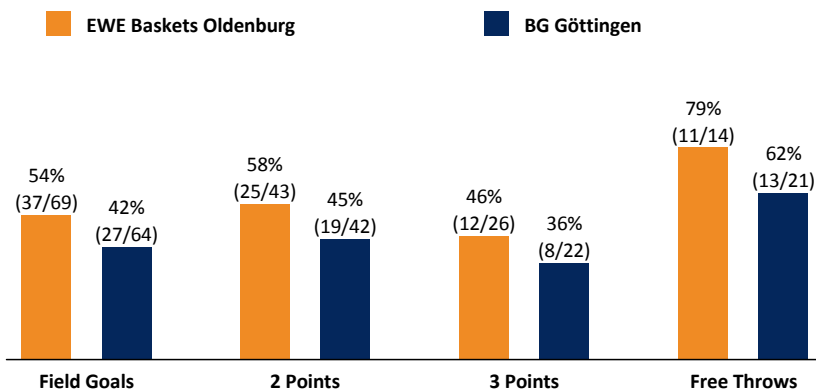

EWE Baskets Oldenburg 97 : 75

BG Göttingen

Referee: REITER Moritz
Umpires: KRÜPER Moritz / BÄNSCH Bastian
Commissioner: HOLSTEN Ingo

Attendance: 5.604
Oldenburg, EWE ARENA, FR 27 APR 2018, 20:30, Game-ID: 21112

Scoreboard table showing Q1, Q2, Q3, Q4 scores for OLD and GOT.

OLD - EWE Baskets Oldenburg (Coach: DRJENCIC Mladen)

Main player statistics table for OLD team including columns for No., Name, Min, PTS, 2 Points, 3 Points, Field Goals, Free Throws, and various rebound/assist metrics.

GOT - BG Göttingen (Coach: ROIJAKKERS Johan)

Main player statistics table for GOT team including columns for No., Name, Min, PTS, 2 Points, 3 Points, Field Goals, Free Throws, and various rebound/assist metrics.

Summary table comparing OLD and GOT on various team statistics such as Rebounds, Assists, Fouls, Turnovers, and Steals.

EASycREDIT-BBL.DE

Alle offiziellen Statistiken der easycrredit BBL, Daten, Rekorde uvm. gibt es auf easycrredit-BBL.de! News, Stats, Tabelle und Spielplan für unterwegs: Kostenfrei für iOS und Android in der offiziellen Liga-App!

TELEKOMSPORT.DE

Keinen Korb mehr verpassen - Alle Spiele der easycrredit BBL LIVE und in HD! Erleben sie jetzt das größte Basketball-Angebot Deutschlands zuhause und mobil! www.telekom sport.de

LEGEND: Min Minutes Played, DR Defensive Rebounds, AS Assists, BS Blocked Shots, PF Fouls, +/- Plus-Minus-Rating, DNP Did Not Play, OR Offensive Rebounds, ST Steals, SB Shots Blocked, FD Fouls Drawn, * Starters, PTS Points, TR Total Rebounds, TO Turnovers, EFF Efficiency = ((PTS + TR + AS + ST + BS) - ((FGA - FGM) + (FTA - FTM) + TO))