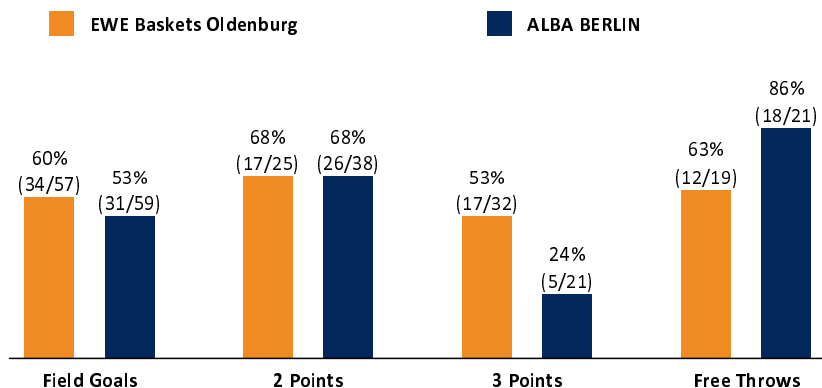

EWE Baskets Oldenburg 97 : 85

ALBA BERLIN

Referee: LOTTERMOSER Robert
Umpires: KRAUSE Oliver / KOVACEVIC Nesa
Commissioner: HOLSTEN Ingo

Attendance: 6.000
Oldenburg, EWE ARENA, DI 15 MAI 2018, 19:00, Game-ID: 22013

Scoreboard table showing Q1, Q2, Q3, Q4 scores for OLD and BER.

OLD - EWE Baskets Oldenburg (Coach: DRIJENCIC Mladen)

Main player statistics table for OLD team, including columns for No., Name, Min, PTS, 2 Points, 3 Points, Field Goals, Free Throws, and various rebound and foul statistics.

BER - ALBA BERLIN (Coach: GARCIA RENESES Alejandro)

Main player statistics table for BER team, including columns for No., Name, Min, PTS, 2 Points, 3 Points, Field Goals, Free Throws, and various rebound and foul statistics.

Summary table comparing OLD and BER across various statistical categories like Rebounds, Assists, Fouls, Turnovers, Steals, Points in the Paint, etc.

EASycREDIT-BBL.DE

Alle offiziellen Statistiken der easycrredit BBL, Daten, Rekorde uvm. gibt es auf easycrredit-BBL.de! News, Stats, Tabelle und Spielplan für unterwegs: Kostenfrei für iOS und Android in der offiziellen Liga-App!

TELEKOMSPORT.DE

Keinen Korb mehr verpassen - Alle Spiele der easycrredit BBL LIVE und in HD! Erleben sie jetzt das größte Basketball-Angebot Deutschlands zuhause und mobil! www.telekom sport.de

LEGEND
Min Minutes Played
DR Defensive Rebounds
AS Assists
BS Blocked Shots
PF Fouls
+/- Plus-Minus-Rating
DNP Did Not Play
OR Offensive Rebounds
ST Steals
SB Shots Blocked
FD Fouls Drawn
* Starters
PTS Points
TR Total Rebounds
TO Turnovers
EFF Efficiency = ((PTS + TR + AS + ST + BS) - ((FGA - FGM) + (FTA - FTM) + TO))