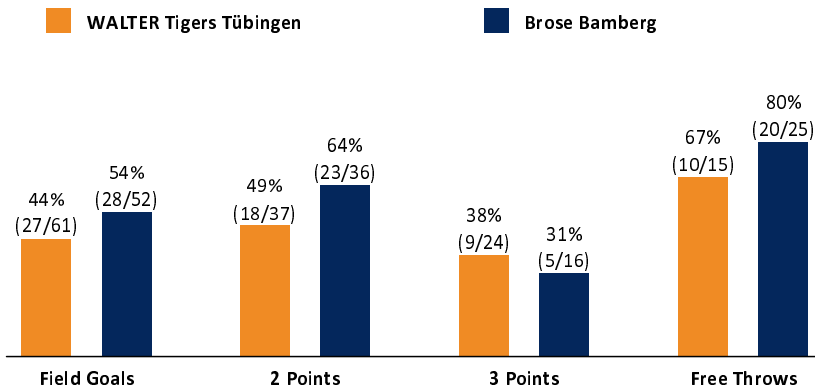

WALTER Tigers Tübingen 73 : 81

Brose Bamberg

Referee: REITER
Umpires: STRAUBE / BEJAOU
Commissioner: GINTSCHEL Winfried

Tübingen, Paul Horn-Arena, SO 8 OKT 2017, 17:30, Game-ID: 20847

Scoreboard table showing Q1, Q2, Q3, Q4 scores for TUB and BAM.

TUB - WALTER Tigers Tübingen (Coach: McCoy Tyron)

Main player statistics table for TUB, including columns for No., Name, Min, PTS, 2 Points, 3 Points, Field Goals, Free Throws, OR, DR, TR, AS, ST, TO, BS, SB, PF, FD, EFF, +/-.

BAM - Brose Bamberg (Coach: TRINCHIERI Andrea)

Main player statistics table for BAM, including columns for No., Name, Min, PTS, 2 Points, 3 Points, Field Goals, Free Throws, OR, DR, TR, AS, ST, TO, BS, SB, PF, FD, EFF, +/-.

Summary statistics table comparing TUB and BAM across various categories like Rebounds, Assists, Fouls, etc.

EASYCREDIT-BBL.DE

Alle offiziellen Statistiken der easyCredit BBL, Daten, Rekorde uvm. gibt es auf easyCredit-BBL.de! News, Stats, Tabelle und Spielplan für unterwegs: Kostenfrei für iOS und Android in der offiziellen Liga-App!

TELEKOMSPORT.DE

Keinen Korb mehr verpassen - Alle Spiele der easyCredit BBL LIVE und in HD! Erleben sie jetzt das größte Basketball-Angebot Deutschlands zuhause und mobil! www.telekom sport.de

LEGEND: Min Minutes Played, DR Defensive Rebounds, AS Assists, BS Blocked Shots, PF Fouls, +/- Plus-Minus-Rating, DNP Did Not Play, OR Offensive Rebounds, ST Steals, SB Shots Blocked, FD Fouls Drawn, * Starters, PTS Points, TR Total Rebounds, TO Turnovers, EFF Efficiency = ((PTS + TR + AS + ST + BS) - ((FGA - FGM) + (FTA - FTM) + TO))