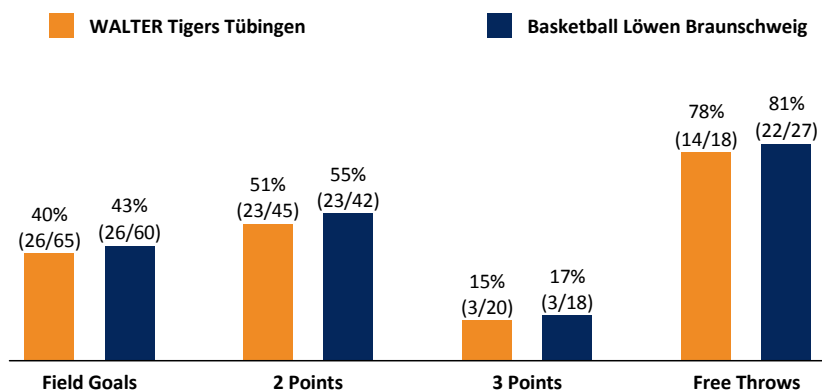

BRA - Basketball Löwen Braunschweig (Coach: MENZ Frank)

No.	Name	Min	PTS	2 Points	3 Points	Field Goals	Free Throws	OR	DR	TR	AS	ST	TO	BS	SB	PF	FD	EFF	+/-	
2	NAWROCKI Dennis	11:38	6	1/1 (100%)	1/3 (33%)	2/4 (50%)	1/2 (50%)		1	1							1	4	5	
4	EBERT Constantin	DNP																		
*8	LANSLOWNE DeAndre	29:13	13	5/10 (50%)	0/5 (0%)	5/15 (33%)	3/3 (100%)	1	4	5	2	3	3		1	2	3	10	4	
*9	JANAVICIUS Zygimantas	25:22	10	4/6 (67%)		4/6 (67%)	2/2 (100%)		5	5	3	3	3			1	3	16	1	
*10	KLEPEISZ Thomas	27:53	3	0/2 (0%)	1/3 (33%)	1/5 (20%)					4	1	3		1		4	1	6	
11	ALTE Tom	5:38	2	1/1 (100%)		1/1 (100%)			2	2								4	1	
14	JARAMAZ Nemanja	26:06	12	3/6 (50%)	0/3 (0%)	3/9 (33%)	6/8 (75%)	1		1	1	1				3	5	7	5	
19	SCHWARTZ Tim	12:28	0	0/1 (0%)	0/2 (0%)	0/3 (0%)										2		-3	0	
*21	MORSE Anthony	7:55	0	0/2 (0%)		0/2 (0%)			1	1		1	1			4		-1	-1	
23	KONE Bazoumana	20:53	12	2/3 (67%)	1/2 (50%)	3/5 (60%)	5/6 (83%)	1	4	5	2	1				1	5	17	11	
*43	EATHERTON Scott	32:54	19	7/10 (70%)		7/10 (70%)	5/6 (83%)	4	6	10	2		2	2	1	3	7	27	8	
Team / Coach								3	1	4							4			
Totals			200:00	77	23/42 (55%)	3/18 (17%)	26/60 (43%)	22/27 (81%)	10	24	34	14	10	12	2	3	16	28	86	8

TUB	BRA
16 / 26 / 43	10 / 24 / 34
14	14
28	16
16	28
20	12
2	10
38	44
23	8
2	6
2 (20:18)	11 (49:60)
8-0 (20:18)	9-0 (69:77)
Lead Changes: 14	
Times Tied: 6	

EASYCREDIT-BBL.DE

Alle offiziellen Statistiken der easycCredit BBL, Daten, Rekorde uvm. gibt es auf easycCredit-BBL.de! News, Stats, Tabelle und Spielplan für unterwegs: Kostenfrei für iOS und Android in der offiziellen Liga-App!

TELEKOMSPORT.DE

Keinen Korb mehr verpassen - Alle Spiele der easycCredit BBL LIVE und in HD! Erleben sie jetzt das größte Basketball-Angebot Deutschlands zuhause und mobil! www.telekomport.de

LEGEND
Min Minutes Played   DR Defensive Rebounds   AS Assists   BS Blocked Shots   PF Fouls   +/- Plus-Minus-Rating
DNP Did Not Play   OR Offensive Rebounds   ST Steals   SB Shots Blocked   FD Fouls Drawn   * Starters
PTS Points   TR Total Rebounds   TO Turnovers   EFF Efficiency = ((PTS + TR + AS + ST + BS) - ((FGA - FGM) + (FTA - FTM) + TO))