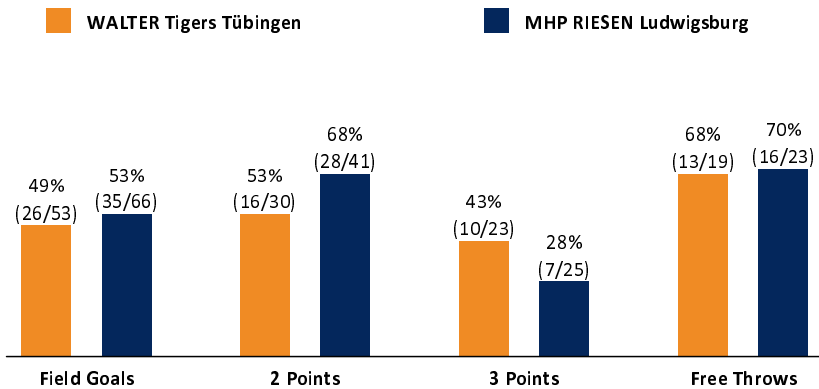

LUD - MHP RIESEN Ludwigsburg (Coach: PATRICK John)

No.	Name	Min	PTS	2 Points	3 Points	Field Goals	Free Throws	OR	DR	TR	AS	ST	TO	BS	SB	PF	FD	EFF	+/-	
*0	WALKUP Thomas	27:07	14	1/3 (33%)	4/7 (57%)	5/10 (50%)		1	2	3	4	1	1			1	1	16	16	
1	EVANS Dwayne	27:00	16	6/8 (75%)	0/1 (0%)	6/9 (67%)	4/4 (100%)	2	2	4	3	1		1		1	3	22	24	
*3	JOHNSON Kerron	20:13	6	3/4 (75%)	0/2 (0%)	3/6 (50%)		1		1	5	1				2	1	10	-1	
*4	McCRAE David	17:36	0	0/3 (0%)	0/3 (0%)	0/6 (0%)			2	2	1	1			1	2		-2	5	
5	SEARS Justin	8:40	3	0/2 (0%)		0/2 (0%)	3/4 (75%)					1	1				2	0	11	
7	GESKE Niklas	3:21	0															0	1	
10	PETER-McNEILLY Adika	22:33	7	2/2 (100%)	1/6 (17%)	3/8 (38%)	0/1 (0%)		5	5	7	3					1	16	15	
12	KOCH Florian	1:57	0		0/1 (0%)	0/1 (0%)										1		-1	-2	
17	SERIC Mateo	DNP																		
*19	WALESKOWSKI Adam	21:24	11	5/5 (100%)	0/1 (0%)	5/6 (83%)	1/1 (100%)		2	2		1	1			2	3	12	4	
23	COOK Elgin	26:52	24	7/8 (88%)	2/4 (50%)	9/12 (75%)	4/5 (80%)	2	3	5	4	1	2			2	3	28	13	
*32	THIEMANN Johannes	23:17	12	4/6 (67%)		4/6 (67%)	4/8 (50%)	4	2	6	1	2	4		1	3	6	11	4	
Team / Coach								1		1			2				-1			
Totals			200:00	93	28/41 (68%)	7/25 (28%)	35/66 (53%)	16/23 (70%)	11	18	29	25	12	11	1	2	14	20	111	18

TUB	Rebounds OR/DR/TR	LUD
9 / 22 / 31		11 / 18 / 29
22	Assists	25
20	Fouls	14
14	Fouls Drawn	20
22	Turnovers	11
5	Steals	12
24	Points in the Paint	52
9	Second Chance Points	13
7	Fast Break Points	2
5 (9:4)	Biggest Lead	18 (75:93)
6-0 (32:37)	Biggest Scoring Run	10-0 (23:32)
	Lead Changes:	3
	Times Tied:	3

EASYCREDIT-BBL.DE

Alle offiziellen Statistiken der easyCredit BBL, Daten, Rekorde uvm. gibt es auf easyCredit-BBL.de! News, Stats, Tabelle und Spielplan für unterwegs: Kostenfrei für iOS und Android in der offiziellen Liga-App!

TELEKOMSPORT.DE

Keinen Korb mehr verpassen - Alle Spiele der easyCredit BBL LIVE und in HD! Erleben sie jetzt das größte Basketball-Angebot Deutschlands zuhause und mobil! www.telekom sport.de

LEGEND
Min Minutes Played   DR Defensive Rebounds   AS Assists   BS Blocked Shots   PF Fouls   +/- Plus-Minus-Rating
DNP Did Not Play   OR Offensive Rebounds   ST Steals   SB Shots Blocked   FD Fouls Drawn   * Starters
PTS Points   TR Total Rebounds   TO Turnovers   EFF Efficiency = ((PTS + TR + AS + ST + BS) - ((FGA - FGM) + (FTA - FTM) + TO))