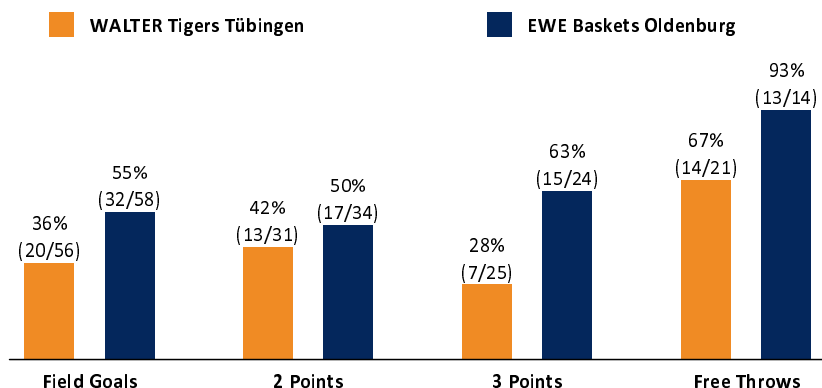

OLD - EWE Baskets Oldenburg (Coach: DRIJENCIC Mladen)

No.	Name	Min	PTS	2 Points	3 Points	Field Goals	Free Throws	OR	DR	TR	AS	ST	TO	BS	SB	PF	FD	EFF	+/-	
4	MOORE Armani	22:49	13	5/5 (100%)	1/2 (50%)	6/7 (86%)		1	2	3	3	2		1		4		21	9	
9	TADDA Karsten	19:53	3	0/1 (0%)	1/2 (50%)	1/3 (33%)					2					1	1	3	0	
*10	MASSENAT Frantz	24:48	15	3/4 (75%)	3/6 (50%)	6/10 (60%)			1	1	6		2			3	1	16	24	
12	DE ZEEUW Maxime	14:51	9	2/5 (40%)	0/1 (0%)	2/6 (33%)	5/6 (83%)		1	1				2		2	6	7	9	
*23	PAULDING Rickey	25:19	13		3/3 (100%)	3/3 (100%)	4/4 (100%)		5	5	2		2	1		2	3	19	30	
*24	MAHALBASIC Rasid	16:35	8	3/5 (60%)		3/5 (60%)	2/2 (100%)	2	9	11	3	1	2	1	1	1	2	20	18	
31	PHILMORE Isaiah	12:05	4	2/5 (40%)		2/5 (40%)		2	3	5	1	1				2	1	8	7	
*32	McCONNELL Mickey	20:39	16	1/3 (33%)	4/4 (100%)	5/7 (71%)	2/2 (100%)				4		1			2	2	17	26	
*33	SCHWETHELM Philipp	23:40	6	0/2 (0%)	2/4 (50%)	2/6 (33%)		1	5	6	2	1	1	1				11	27	
35	LOESING Brad	19:21	5	1/4 (25%)	1/2 (50%)	2/6 (33%)		1	2	3	5	1	1			4		9	5	
Team / Coach								1	2	3			1				2			
Totals			200:00	92	17/34 (50%)	15/24 (63%)	32/58 (55%)	13/14 (93%)	8	30	38	28	6	10	6	1	21	16	133	31

TUB	OLD
8 / 18 / 26	8 / 30 / 38
11	Assists
16	Fouls
21	Fouls Drawn
9	Turnovers
5	Steals
24	Points in the Paint
7	Second Chance Points
	Fast Break Points
0 (:)	Biggest Lead
6-0 (6:8)	Biggest Scoring Run
	Lead Changes: 0
	Times Tied: 0

EASycREDIT-BBL.DE

Alle offiziellen Statistiken der easyCredit BBL, Daten, Rekorde uvm. gibt es auf easyCredit-BBL.de! News, Stats, Tabelle und Spielplan für unterwegs: Kostenfrei für iOS und Android in der offiziellen Liga-App!

TELEKOMSPORT.DE

Keinen Korb mehr verpassen - Alle Spiele der easyCredit BBL LIVE und in HD! Erleben sie jetzt das größte Basketball-Angebot Deutschlands zuhause und mobil! www.telekom sport.de

LEGEND
Min Minutes Played   DR Defensive Rebounds   AS Assists   BS Blocked Shots   PF Fouls   +/- Plus-Minus-Rating
DNP Did Not Play   OR Offensive Rebounds   ST Steals   SB Shots Blocked   FD Fouls Drawn   * Starters
PTS Points   TR Total Rebounds   TO Turnovers   EFF Efficiency = ((PTS + TR + AS + ST + BS) - ((FGA - FGM) + (FTA - FTM) + TO))