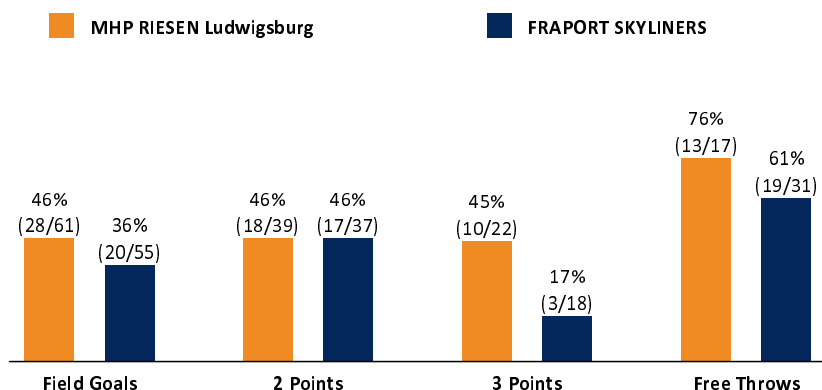

FRA - FRAPORT SKYLINERS (Coach: HERBERT Gordon)

No.	Name	Min	PTS	2 Points	3 Points	Field Goals	Free Throws	OR	DR	TR	AS	ST	TO	BS	SB	PF	FD	EFF	+/-	
*0	WEBSTER Tai	27:33	14	3/10 (30%)	1/3 (33%)	4/13 (31%)	5/8 (63%)		2	2	3		2		1	4	8	5	-4	
3	ZEEB Garai	6:04	0										2						-2	
*7	HUFF Shawn	34:50	5		1/4 (25%)	1/4 (25%)	2/2 (100%)	2	2	4			1	1		2	3	6	-22	
8	HECKER Felix	DNP																		
12	SCHUBERT Konstantin	DNP																		
17	BONGA Isaac	27:04	6	2/4 (50%)	0/2 (0%)	2/6 (33%)	2/2 (100%)		5	5	5	2	4		1		1	10	-22	
*18	WOHLFARTH-BOTTERMANN Jonas	23:37	12	5/6 (83%)		5/6 (83%)	2/8 (25%)	2	3	5	1		2	3		1	5	12	-11	
*23	ROBERTSON Quantez	29:00	10	2/6 (33%)	1/7 (14%)	3/13 (23%)	3/4 (75%)		1	1	3	4	2			4	2	5	-6	
24	MORRISON Mike	21:33	9	4/6 (67%)		4/6 (67%)	1/3 (33%)	2	2	4	3		3			5	3	9	-1	
*30	SCRUBB Philip	30:19	6	1/5 (20%)	0/2 (0%)	1/7 (14%)	4/4 (100%)	1	5	6	3	1	1		1	3	3	9	-15	
Team / Coach								5	5	10		1					9			
Totals			200:00	62	17/37 (46%)	3/18 (17%)	20/55 (36%)	19/31 (61%)	12	25	37	18	7	18	4	3	19	25	63	-17

LUD	Rebounds OR/DR/TR	FRA
9 / 28 / 37		12 / 25 / 37
16	Assists	18
25	Fouls	19
19	Fouls Drawn	25
14	Turnovers	18
10	Steals	7
32	Points in the Paint	32
9	Second Chance Points	11
32	Fast Break Points	10
25 (65:40)	Biggest Lead	3 (0:3)
11-0 (65:40)	Biggest Scoring Run	8-0 (65:48)
	Lead Changes:	1
	Times Tied:	2

EASycREDIT-BBL.DE

Alle offiziellen Statistiken der easyCredit BBL, Daten, Rekorde uvm. gibt es auf easyCredit-BBL.de! News, Stats, Tabelle und Spielplan für unterwegs: Kostenfrei für iOS und Android in der offiziellen Liga-App!

TELEKOMSPORT.DE

Keinen Korb mehr verpassen - Alle Spiele der easyCredit BBL LIVE und in HD! Erleben sie jetzt das größte Basketball-Angebot Deutschlands zuhause und mobil! www.telekom sport.de

LEGEND
Min Minutes Played   DR Defensive Rebounds   AS Assists   BS Blocked Shots   PF Fouls   +/- Plus-Minus-Rating
DNP Did Not Play   OR Offensive Rebounds   ST Steals   SB Shots Blocked   FD Fouls Drawn   * Starters
PTS Points   TR Total Rebounds   TO Turnovers   EFF Efficiency = ((PTS + TR + AS + ST + BS) - ((FGA - FGM) + (FTA - FTM) + TO))