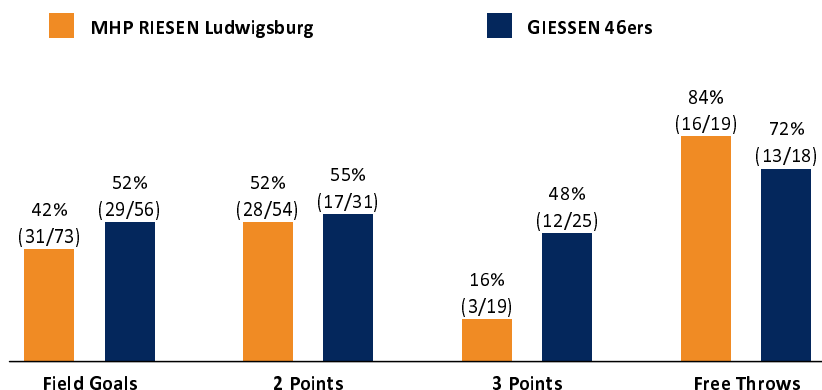

MHP RIESEN Ludwigsburg 81 : 83

GIESSEN 46ers

Referee: STRAUBE Carsten
Umpires: STREIT Enrico / GROLL Julian
Commissioner: SCHENKING Albert

Attendance: 2.627
Ludwigsburg, MHP Arena, FR 13 OKT 2017, 20:30, Game-ID: 20857

Scoreboard table showing Q1, Q2, Q3, Q4 scores for LUD and GIE.

LUD - MHP RIESEN Ludwigsburg (Coach: PATRICK John)

Main player statistics table for MHP RIESEN Ludwigsburg, including columns for No., Name, Min, PTS, 2 Points, 3 Points, Field Goals, Free Throws, and various rebound/assist metrics.

GIIE - GIESSEN 46ers (Coach: FREYER Ingo)

Main player statistics table for GIESSEN 46ers, including columns for No., Name, Min, PTS, 2 Points, 3 Points, Field Goals, Free Throws, and various rebound/assist metrics.

Summary statistics table comparing LUD and GIE across various metrics like Rebounds, Assists, Fouls, Turnovers, Steals, Points in the Paint, Second Chance Points, Fast Break Points, Biggest Lead, and Biggest Scoring Run.

EASycREDIT-BBL.DE

Alle offiziellen Statistiken der easycCredit BBL, Daten, Rekorde uvm. gibt es auf easycCredit-BBL.de! News, Stats, Tabelle und Spielplan für unterwegs: Kostenfrei für iOS und Android in der offiziellen Liga-App!

TELEKOMSPORT.DE

Keinen Korb mehr verpassen - Alle Spiele der easycCredit BBL LIVE und in HD! Erleben sie jetzt das größte Basketball-Angebot Deutschlands zuhause und mobil! www.telekom sport.de

LEGEND: Min Minutes Played, DR Defensive Rebounds, AS Assists, BS Blocked Shots, PF Fouls, +/- Plus-Minus-Rating, DNP Did Not Play, OR Offensive Rebounds, ST Steals, SB Shots Blocked, FD Fouls Drawn, * Starters, PTS Points, TR Total Rebounds, TO Turnovers, EFF Efficiency = ((PTS + TR + AS + ST + BS) - ((FGA - FGM) + (FTA - FTM) + TO))