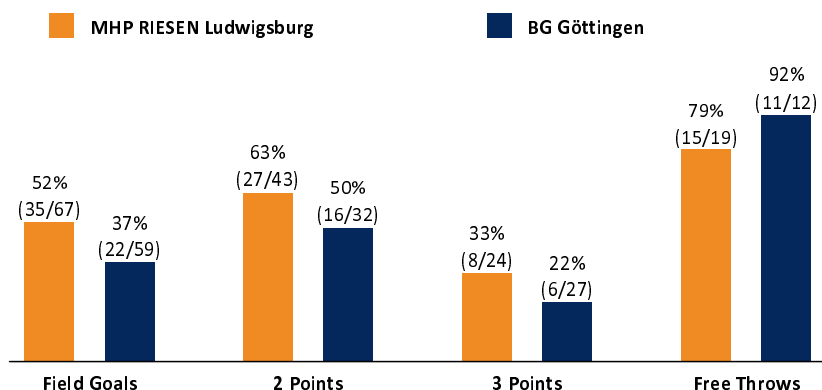

MHP RIESEN Ludwigsburg 93 : 61

BG Göttingen

Referee: KOVACEVIC Nesa
Umpires: BITTNER Steve / FINGERLING Stefan
Commissioner: ESSER Norbert

Attendance: 3.499
Ludwigsburg, MHP Arena, SO 3 DEZ 2017, 17:30, Game-ID: 20920

Scoreboard table showing Q1, Q2, Q3, Q4 scores for LUD and GOT.

LUD - MHP RIESEN Ludwigsburg (Coach: PATRICK John)

Main player statistics table for MHP RIESEN Ludwigsburg, including columns for No., Name, Min, PTS, 2 Points, 3 Points, Field Goals, Free Throws, and various rebound/steal metrics.

GOT - BG Göttingen (Coach: ROIJAKKERS Johan)

Main player statistics table for BG Göttingen, including columns for No., Name, Min, PTS, 2 Points, 3 Points, Field Goals, Free Throws, and various rebound/steal metrics.

Summary statistics table comparing LUD and GOT across various metrics like Rebounds, Assists, Fouls, Turnovers, Steals, Points in the Paint, etc.

EASycREDIT-BBL.DE

Alle offiziellen Statistiken der easyCredit BBL, Daten, Rekorde uvm. gibt es auf easyCredit-BBL.de! News, Stats, Tabelle und Spielplan für unterwegs: Kostenfrei für iOS und Android in der offiziellen Liga-App!

TELEKOMSPORT.DE

Keinen Korb mehr verpassen - Alle Spiele der easyCredit BBL LIVE und in HD! Erleben sie jetzt das größte Basketball-Angebot Deutschlands zuhause und mobil! www.telekom sport.de

LEGEND: Min Minutes Played, DR Defensive Rebounds, AS Assists, BS Blocked Shots, PF Fouls, +/- Plus-Minus-Rating, DNP Did Not Play, OR Offensive Rebounds, ST Steals, SB Shots Blocked, FD Fouls Drawn, * Starters, PTS Points, TR Total Rebounds, TO Turnovers, EFF Efficiency = ((PTS + TR + AS + ST + BS) - ((FGA - FGM) + (FTA - FTM) + TO))