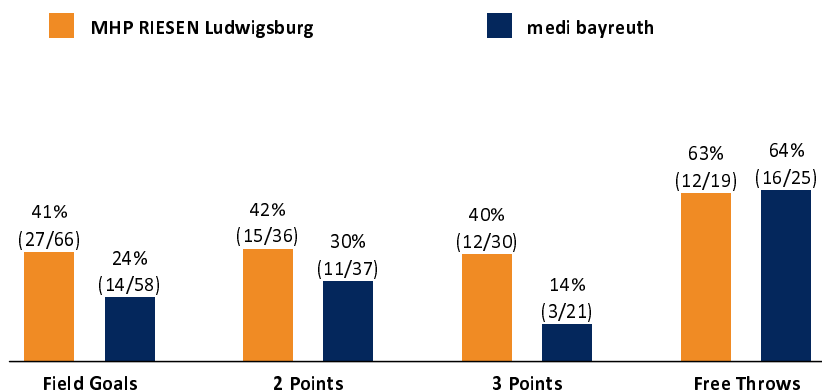

MHP RIESEN Ludwigsburg 78 : 47

medi bayreuth

Referee: FRITZ Clemens
Umpires: FRÖHLICH Henning / GUTTING Michael
Commissioner: WIECHERT Horst

Attendance: 3.744
Ludwigsburg, MHP Arena, SA 16 DEZ 2017, 20:30, Game-ID: 20937

Summary table showing quarter scores (Q1-Q4) for LUD and BAY.

LUD - MHP RIESEN Ludwigsburg (Coach: PATRICK John)

Main player statistics table for Ludwigsburg, including columns for Name, Min, PTS, 2 Points, 3 Points, Field Goals, Free Throws, and various rebound/steal metrics.

BAY - medi bayreuth (Coach: KORNER Raoul)

Main player statistics table for medi bayreuth, including columns for Name, Min, PTS, 2 Points, 3 Points, Field Goals, Free Throws, and various rebound/steal metrics.

Summary table comparing team statistics for LUD and BAY, such as Rebounds, Assists, Fouls, and Turnovers.

EASycREDIT-BBL.DE

Alle offiziellen Statistiken der easyCredit BBL, Daten, Rekorde uvm. gibt es auf easyCredit-BBL.de! News, Stats, Tabelle und Spielplan für unterwegs: Kostenfrei für iOS und Android in der offiziellen Liga-App!

TELEKOMSPORT.DE

Keinen Korb mehr verpassen - Alle Spiele der easyCredit BBL LIVE und in HD! Erleben sie jetzt das größte Basketball-Angebot Deutschlands zuhause und mobil! www.telekom sport.de

LEGEND: Min Minutes Played, DR Defensive Rebounds, AS Assists, BS Blocked Shots, PF Fouls, +/- Plus-Minus-Rating, DNP Did Not Play, OR Offensive Rebounds, ST Steals, SB Shots Blocked, FD Fouls Drawn, * Starters, PTS Points, TR Total Rebounds, TO Turnovers, EFF Efficiency = ((PTS + TR + AS + ST + BS) - ((FGA - FGM) + (FTA - FTM) + TO))