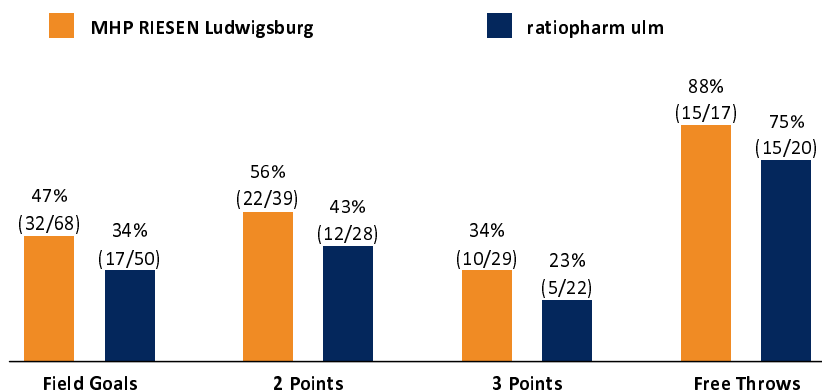

MHP RIESEN Ludwigsburg 89 : 54

ratiopharm ulm

Referee: LOTTERMOSER Robert
Umpires: FRITZ Clemens / GROLL Julian
Commissioner: ESSER Norbert

Attendance: 3.908
Ludwigsburg, MHP Arena, MI 28 FEB 2018, 19:00, Game-ID: 20959

Scoreboard table showing Q1, Q2, Q3, Q4 scores for LUD and ULM.

LUD - MHP RIESEN Ludwigsburg (Coach: PATRICK John)

Main player statistics table for MHP RIESEN Ludwigsburg including columns for No., Name, Min, PTS, 2 Points, 3 Points, Field Goals, Free Throws, and various rebound/assist metrics.

ULM - ratiopharm ulm (Coach: LEIBENATH Thorsten)

Main player statistics table for ratiopharm ulm including columns for No., Name, Min, PTS, 2 Points, 3 Points, Field Goals, Free Throws, and various rebound/assist metrics.

Summary statistics table comparing LUD and ULM across various metrics like Rebounds, Assists, Fouls, Turnovers, Steals, etc.

EASYCREDIT-BBL.DE

Alle offiziellen Statistiken der easyCredit BBL, Daten, Rekorde uvm. gibt es auf easyCredit-BBL.de! News, Stats, Tabelle und Spielplan für unterwegs: Kostenfrei für iOS und Android in der offiziellen Liga-App!

TELEKOMSPORT.DE

Keinen Korb mehr verpassen - Alle Spiele der easyCredit BBL LIVE und in HD! Erleben sie jetzt das größte Basketball-Angebot Deutschlands zuhause und mobil! www.telekom sport.de

LEGEND
Min Minutes Played
DNP Did Not Play
PTS Points
DR Defensive Rebounds
OR Offensive Rebounds
TR Total Rebounds
AS Assists
ST Steals
TO Turnovers
BS Blocked Shots
SB Shots Blocked
EFF Efficiency = ((PTS + TR + AS + ST + BS) - ((FGA - FGM) + (FTA - FTM) + TO))
PF Fouls
FD Fouls Drawn
+/- Plus-Minus-Rating
* Starters