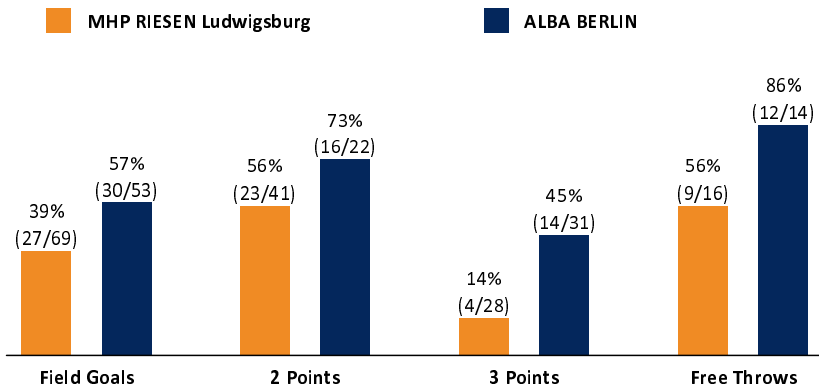

MHP RIESEN Ludwigsburg 67 : 86

ALBA BERLIN

Referee: FRITZ Clemens
Umpires: KOVACEVIC Nesa / KRÜPER Moritz
Commissioner: KINDERVATER Max

Attendance: 4.200
Ludwigsburg, MHP Arena, SO 7 JAN 2018, 15:00, Game-ID: 20974

Scoreboard table showing Q1, Q2, Q3, Q4 scores for LUD and BER.

LUD - MHP RIESEN Ludwigsburg (Coach: PATRICK John)

Main player statistics table for Ludwigsburg including columns for No., Name, Min, PTS, 2 Points, 3 Points, Field Goals, Free Throws, OR, DR, TR, AS, ST, TO, BS, SB, PF, FD, EFF, +/-.

BER - ALBA BERLIN (Coach: GARCIA RENESES Alejandro)

Main player statistics table for Alba Berlin including columns for No., Name, Min, PTS, 2 Points, 3 Points, Field Goals, Free Throws, OR, DR, TR, AS, ST, TO, BS, SB, PF, FD, EFF, +/-.

Summary statistics table comparing LUD and BER for Rebounds, Assists, Fouls, Turnovers, Steals, Points in the Paint, Second Chance Points, Fast Break Points, Biggest Lead, Biggest Scoring Run, Lead Changes, and Times Tied.

EASycREDIT-BBL.DE

Alle offiziellen Statistiken der easyCredit BBL, Daten, Rekorde uvm. gibt es auf easyCredit-BBL.de! News, Stats, Tabelle und Spielplan für unterwegs: Kostenfrei für iOS und Android in der offiziellen Liga-App!

TELEKOMSPORT.DE

Keinen Korb mehr verpassen - Alle Spiele der easyCredit BBL LIVE und in HD! Erleben sie jetzt das größte Basketball-Angebot Deutschlands zuhause und mobil! www.telekom sport.de

LEGEND: Min Minutes Played, DR Defensive Rebounds, AS Assists, BS Blocked Shots, PF Fouls, +/- Plus-Minus-Rating, DNP Did Not Play, OR Offensive Rebounds, ST Steals, SB Shots Blocked, FD Fouls Drawn, * Starters, PTS Points, TR Total Rebounds, TO Turnovers, EFF Efficiency = ((PTS + TR + AS + ST + BS) - ((FGA - FGM) + (FTA - FTM) + TO))