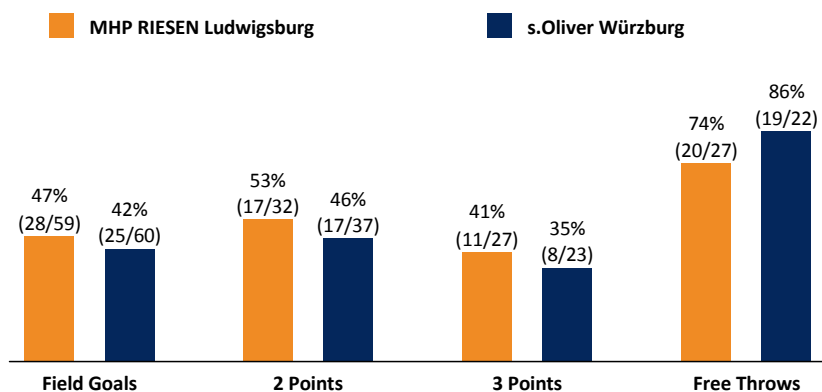

WUE - s.Oliver Würzburg (Coach: BAUERMANN Dirk)

No.	Name	Min	PTS	2 Points	3 Points	Field Goals	Free Throws	OR	DR	TR	AS	ST	TO	BS	SB	PF	FD	EFF	+/-	
3	GADDY Abdul	21:26	2	1/3 (33%)	0/3 (0%)	1/6 (17%)	0/2 (0%)		3	3	2	1			1	1	3	1	-18	
*4	KLASSEN Owen	24:40	15	5/8 (63%)		5/8 (63%)	5/6 (83%)	4	5	9	2		2	1		4	5	21	3	
5	JACKSON-CARTWRIGHT Miles	18:34	12	3/5 (60%)	1/2 (50%)	4/7 (57%)	3/3 (100%)	1	1	2	3	2	2		1	2	2	14	-10	
7	TAYLOR Kameron	8:13	13	4/5 (80%)	1/3 (33%)	5/8 (63%)	2/2 (100%)	2	3	5	1	1				4	1	17	-2	
8	KRATZER Leon	11:22	0	0/4 (0%)		0/4 (0%)			1	1			1		1	1	1	-4	-1	
*9	STUCKEY Maurice	23:51	16	2/4 (50%)	3/6 (50%)	5/10 (50%)	3/3 (100%)	1	1	2	2	1			1	4	3	16	2	
*15	SINGLER E.J.	19:11	4	1/2 (50%)	0/1 (0%)	1/3 (33%)	2/2 (100%)		4	4			3			2	1	3	-8	
*21	BENZING Robin	25:53	7	1/4 (25%)	1/4 (25%)	2/8 (25%)	2/2 (100%)		3	3	1	1	2			3	3	4	5	
22	KOVACEVIC Dejan	7:31	0	0/2 (0%)	0/1 (0%)	0/3 (0%)							1	1				-3	-8	
*25	HAMMONDS Clifford	18:12	3		1/1 (100%)	1/1 (100%)		1	1	2	5					5	1	10	-1	
34	HOFFMANN Felix	11:07	5		1/2 (50%)	1/2 (50%)	2/2 (100%)		2	2			1				1	5	-12	
Team / Coach								2	2	4			1			3				
Totals			190:00	77	17/37 (46%)	8/23 (35%)	25/60 (42%)	19/22 (86%)	11	26	37	16	6	13	2	4	26	21	87	-10

LUD	Rebounds OR/DR/TR	WUE
8 / 25 / 33		11 / 26 / 37
19	Assists	16
21	Fouls	26
27	Fouls Drawn	21
10	Turnovers	13
6	Steals	6
26	Points in the Paint	30
7	Second Chance Points	13
19	Fast Break Points	8
12 (58:46)	Biggest Lead	5 (9:14)
8-0 (58:46)	Biggest Scoring Run	5-0 (7:9)
	Lead Changes:	7
	Times Tied:	11

EASycREDIT-BBL.DE

Alle offiziellen Statistiken der easyCredit BBL, Daten, Rekorde uvm.!

EASycREDIT BBL-APPS

News, Stats, Tabelle, Spielplan und vieles mehr, immer dabei! Kostenfrei für iOS und Android

TELEKOMBASKETBALL.DE

Keinen Korb mehr verpassen - Alle Spiele der easyCredit BBL LIVE und in HD! Erleben sie jetzt das größte Basketball-Angebot Deutschlands zuhause und mobil! www.telekombasketball.de

LEGEND

Min Minutes Played   DR Defensive Rebounds   AS Assists   BS Blocked Shots   PF Fouls   +/- Plus-Minus-Rating
DNP Did Not Play   OR Offensive Rebounds   ST Steals   SB Shots Blocked   FD Fouls Drawn   * Starters
PTS Points   TR Total Rebounds   TO Turnovers   EFF Efficiency = ((PTS + TR + AS + ST + BS) - ((FGA - FGM) + (FTA - FTM) + TO))