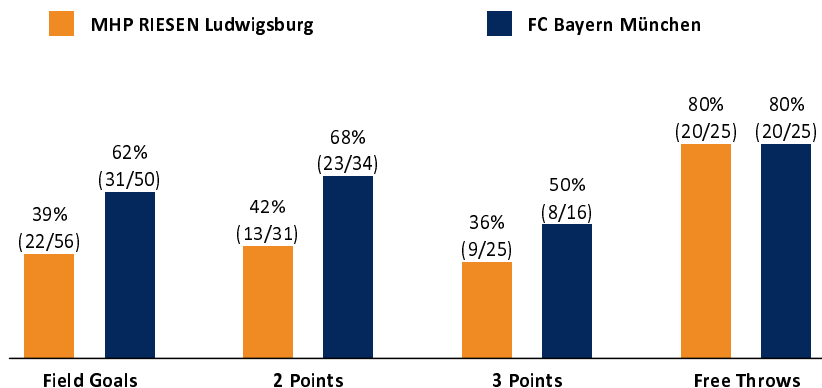

MHP RIESEN Ludwigsburg 73 : 90

FC Bayern München

Referee: REITER Moritz
Umpires: MADINGER Christoph / ARIK Tammer
Commissioner: MOLITOR Horst

Attendance: 4.200
Ludwigsburg, MHP Arena, SA 3 MRZ 2018, 20:30, Game-ID: 21027

Scoreboard table showing Q1, Q2, Q3, Q4 scores for LUD and FCB.

LUD - MHP RIESEN Ludwigsburg (Coach: PATRICK John)

Main player statistics table for MHP RIESEN Ludwigsburg including columns for No., Name, Min, PTS, 2 Points, 3 Points, Field Goals, Free Throws, and various rebound/assist metrics.

FCB - FC Bayern München (Coach: DJORDJEVIC Aleksandar)

Main player statistics table for FC Bayern München including columns for No., Name, Min, PTS, 2 Points, 3 Points, Field Goals, Free Throws, and various rebound/assist metrics.

Summary table comparing LUD and FCB across various categories like Rebounds, Assists, Fouls, Turnovers, Steals, Points in the Paint, etc.

EASYCREDIT-BBL.DE

Alle offiziellen Statistiken der easycCredit BBL, Daten, Rekorde uvm. gibt es auf easycCredit-BBL.de! News, Stats, Tabelle und Spielplan für unterwegs: Kostenfrei für iOS und Android in der offiziellen Liga-App!

TELEKOMSPORT.DE

Keinen Korb mehr verpassen - Alle Spiele der easycCredit BBL LIVE und in HD! Erleben sie jetzt das größte Basketball-Angebot Deutschlands zuhause und mobil! www.telekom sport.de

LEGEND: Min Minutes Played, DR Defensive Rebounds, AS Assists, BS Blocked Shots, PF Fouls, +/- Plus-Minus-Rating, DNP Did Not Play, OR Offensive Rebounds, ST Steals, SB Shots Blocked, FD Fouls Drawn, * Starters, PTS Points, TR Total Rebounds, TO Turnovers, EFF Efficiency = ((PTS + TR + AS + ST + BS) - ((FGA - FGM) + (FTA - FTM) + TO))