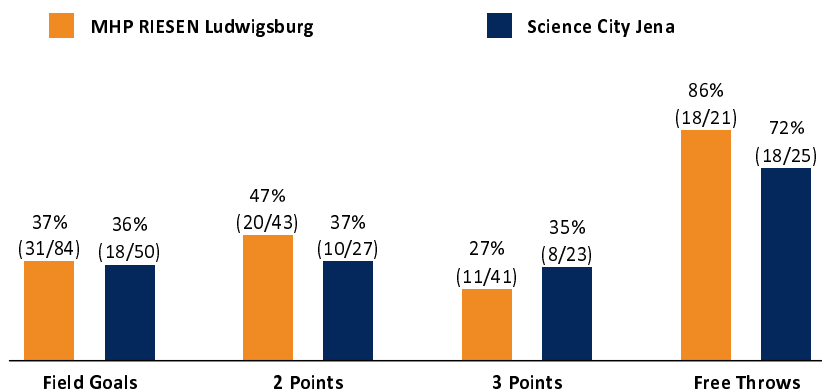

JEN - Science City Jena (Coach: HARMSEN Björn)

No.	Name	Min	PTS	2 Points	3 Points	Field Goals	Free Throws	OR	DR	TR	AS	ST	TO	BS	SB	PF	FD	EFF	+/-	
*3	MAZEIKA Martynas	16:55	2	1/6 (17%)	0/4 (0%)	1/10 (10%)		1		1	3		2			2	1	-5	-33	
*5	UGRAI Maximilian	23:50	6	1/3 (33%)	1/2 (50%)	2/5 (40%)	1/2 (50%)		3	3		1	3			3	1	3	-18	
7	REYES-NAPOLES Ermen	21:42	7	1/3 (33%)	1/3 (33%)	2/6 (33%)	2/2 (100%)		2	2	2	1	6			1	1	2	-8	
8	CLAY Oliver	14:42	0	0/1 (0%)	0/2 (0%)	0/3 (0%)			2	2		1	1	1		1		0	-18	
*15	ALLEN Derrick	22:25	0	0/2 (0%)		0/2 (0%)			3	3						1		1	-26	
16	WOLF Julius	12:25	8	0/1 (0%)	2/3 (67%)	2/4 (50%)	2/2 (100%)		4	4			1			3	1	9	-7	
*23	McELROY Immanuel	25:04	5	0/2 (0%)	1/3 (33%)	1/5 (20%)	2/2 (100%)	1	2	3	1	1	5		1	1	4	1	-10	
*25	WEAVER Kyle	30:26	21	5/6 (83%)	3/5 (60%)	8/11 (73%)	2/6 (33%)	3	6	9	5	1	2	2		1	6	29	-15	
44	RADOJIC Vuk	14:56	1	0/1 (0%)	0/1 (0%)	0/2 (0%)	1/2 (50%)		1	1			3			2	1	-4	-7	
50	MACKELDANZ Oliver	17:35	12	2/2 (100%)		2/2 (100%)	8/9 (89%)	2	2	4		1				4	5	16	-3	
Team / Coach								1	3	4							4			
Totals			200:00	62	10/27 (37%)	8/23 (35%)	18/50 (36%)	18/25 (72%)	8	28	36	11	6	23	3	1	19	20	56	-29

LUD	JEN
24 / 27 / 51	8 / 28 / 36
23	Assists
20	Fouls
19	Fouls Drawn
10	Turnovers
15	Steals
30	Points in the Paint
23	Second Chance Points
22	Fast Break Points
29 (91:62)	Biggest Lead
10-0 (85:59)	Biggest Scoring Run
	Lead Changes: 0
	Times Tied: 0

EASYCREDIT-BBL.DE

Alle offiziellen Statistiken der easyCredit BBL, Daten, Rekorde uvm. gibt es auf easyCredit-BBL.de! News, Stats, Tabelle und Spielplan für unterwegs: Kostenfrei für iOS und Android in der offiziellen Liga-App!

TELEKOMSPORT.DE

Keinen Korb mehr verpassen - Alle Spiele der easyCredit BBL LIVE und in HD! Erleben sie jetzt das größte Basketball-Angebot Deutschlands zuhause und mobil! www.telekom sport.de

LEGEND
Min Minutes Played   DR Defensive Rebounds   AS Assists   BS Blocked Shots   PF Fouls   +/- Plus-Minus-Rating
DNP Did Not Play   OR Offensive Rebounds   ST Steals   SB Shots Blocked   FD Fouls Drawn   * Starters
PTS Points   TR Total Rebounds   TO Turnovers   EFF Efficiency = ((PTS + TR + AS + ST + BS) - ((FGA - FGM) + (FTA - FTM) + TO))