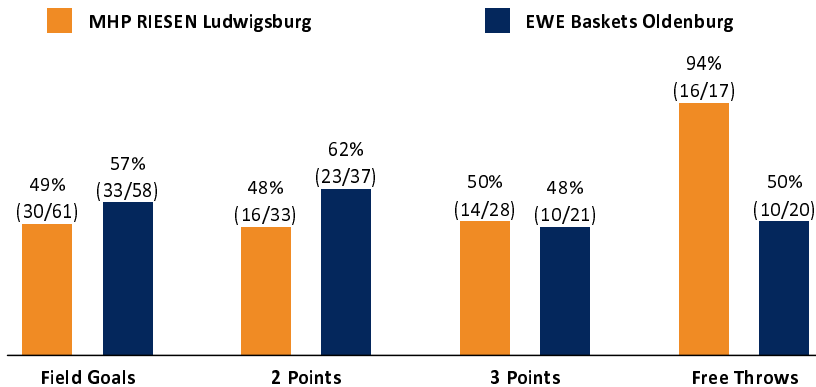

OLD - EWE Baskets Oldenburg (Coach: DRIJENCIC Mladen)

No.	Name	Min	PTS	2 Points	3 Points	Field Goals	Free Throws	OR	DR	TR	AS	ST	TO	BS	SB	PF	FD	EFF	+/-
4	MOORE Armani	21:28	13	4/4 (100%)	1/1 (100%)	5/5 (100%)	2/5 (40%)	2	4	6	3	2	2			2	3	19	-5
5	HUJIC Haris	DNP																	
9	TADDA Karsten	15:34	0	0/2 (0%)		0/2 (0%)			2	2	2					4	2	2	0
*10	MASSENAT Frantz	24:27	11	1/3 (33%)	3/5 (60%)	4/8 (50%)			4	4	3		1			2	2	13	-4
*12	DE ZEEUW Maxime	20:02	5	1/1 (100%)	1/4 (25%)	2/5 (40%)		1	4	5	1	1	2			5	1	7	-16
13	BACAK Marko	DNP																	
*23	PAULDING Rickey	32:48	14	4/4 (100%)	1/3 (33%)	5/7 (71%)	3/5 (60%)		2	2	4		3			1	4	13	-5
*24	MAHALBASIC Rasid	29:05	21	9/16 (56%)	0/1 (0%)	9/17 (53%)	3/6 (50%)	2	6	8	3	1	4		1	4	4	18	-1
31	PHILMORE Isaiah	DNP																	
*32	McCONNELL Mickey	29:48	4	1/2 (50%)	0/1 (0%)	1/3 (33%)	2/4 (50%)				6					2	2	6	-3
33	SCHWETHELM Philipp	16:37	16	2/4 (50%)	4/6 (67%)	6/10 (60%)		1	3	4	1					2	1	17	15
35	LOESING Brad	10:11	2	1/1 (100%)		1/1 (100%)			1	1			2			1	1	1	-1
Team / Coach									3	3								3	
Totals		200:00	86	23/37 (62%)	10/21 (48%)	33/58 (57%)	10/20 (50%)	6	29	35	23	4	14		1	22	20	99	-4

LUD	Rebounds OR/DR/TR	OLD
2 / 24 / 26		6 / 29 / 35
20	Assists	23
21	Fouls	22
21	Fouls Drawn	20
10	Turnovers	14
10	Steals	4
30	Points in the Paint	34
3	Second Chance Points	6
16	Fast Break Points	10
15 (65:50)	Biggest Lead	0 (37:37)
10-0 (53:42)	Biggest Scoring Run	11-0 (82:82)
	Lead Changes:	0
	Times Tied:	4

EASycREDIT-BBL.DE

Alle offiziellen Statistiken der easyCredit BBL, Daten, Rekorde uvm. gibt es auf easyCredit-BBL.de! News, Stats, Tabelle und Spielplan für unterwegs: Kostenfrei für iOS und Android in der offiziellen Liga-App!

TELEKOMSPORT.DE

Keinen Korb mehr verpassen - Alle Spiele der easyCredit BBL LIVE und in HD! Erleben sie jetzt das größte Basketball-Angebot Deutschlands zuhause und mobil! www.telekomSport.de

LEGEND

Min Minutes Played   DR Defensive Rebounds   AS Assists   BS Blocked Shots   PF Fouls   +/- Plus-Minus-Rating
DNP Did Not Play   OR Offensive Rebounds   ST Steals   SB Shots Blocked   FD Fouls Drawn   * Starters
PTS Points   TR Total Rebounds   TO Turnovers   EFF Efficiency = ((PTS + TR + AS + ST + BS) - ((FGA - FGM) + (FTA - FTM) + TO))