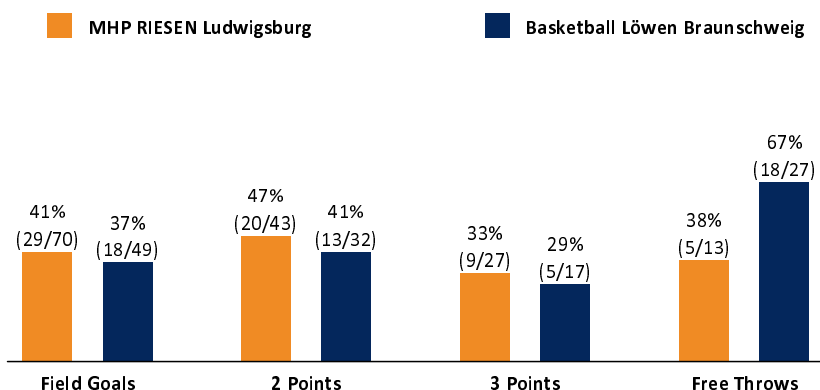

BRA - Basketball Löwen Braunschweig (Coach: MENZ Frank)

No.	Name	Min	PTS	2 Points	3 Points	Field Goals	Free Throws	OR	DR	TR	AS	ST	TO	BS	SB	PF	FD	EFF	+/-	
2	NAWROCKI Dennis	14:25	8	2/4 (50%)	1/2 (50%)	3/6 (50%)	1/1 (100%)		4	4		1				1	3	10	-5	
4	EBERT Constantin	6:55	3		1/2 (50%)	1/2 (50%)			1	1	1	1	3			1		2	0	
6	FIGGE Luis	7:35	2	1/2 (50%)		1/2 (50%)							1			1	1	0	4	
*8	LANSDOWNE DeAndre	25:00	6	0/4 (0%)	1/3 (33%)	1/7 (14%)	3/5 (60%)		3	3	3	2	4			2	2	2	-13	
*10	KLEPEISZ Thomas	24:34	9	3/4 (75%)	0/4 (0%)	3/8 (38%)	3/4 (75%)		2	2	2	1	4			3	2	4	-13	
11	ALTE Tom	9:51	0	0/2 (0%)		0/2 (0%)			1	1	1		1			1		-1	-8	
*14	JARAMAZ Nemanja	24:25	6	0/1 (0%)	2/4 (50%)	2/5 (40%)		1	3	4	1	1	1		1	2	1	8	-16	
*19	SCHWARTZ Tim	26:12	0		0/1 (0%)	0/1 (0%)		2	5	7	1	1	2			2		6	-10	
*21	MORSE Anthony	25:31	17	6/10 (60%)		6/10 (60%)	5/11 (45%)	3	4	7	1		1	2		1	6	16	-7	
23	KONE Bazoumana	17:06	6	1/3 (33%)	0/1 (0%)	1/4 (25%)	4/4 (100%)		1	1	2		2			2	3	4	4	
44	LAGERPUSCH Lars	18:26	2	0/2 (0%)		0/2 (0%)	2/2 (100%)		2	2	1	2	2			3	1	3	-1	
Team / Coach									3	3			1				2			
Totals			200:00	59	13/32 (41%)	5/17 (29%)	18/49 (37%)	18/27 (67%)	6	29	35	13	9	22	2	1	19	19	56	-13

LUD	BRA
14 / 28 / 42	6 / 29 / 35
19	13
19	19
19	19
15	22
14	9
36	22
13	7
21	9
19 (57:38)	5 (5:10)
8-0 (49:34)	8-0 (5:10)
Lead Changes: 7	
Times Tied: 4	

EASYCREDIT-BBL.DE

Alle offiziellen Statistiken der easyCredit BBL, Daten, Rekorde uvm. gibt es auf easyCredit-BBL.de! News, Stats, Tabelle und Spielplan für unterwegs: Kostenfrei für iOS und Android in der offiziellen Liga-App!

TELEKOMSPORT.DE

Keinen Korb mehr verpassen - Alle Spiele der easyCredit BBL LIVE und in HD! Erleben sie jetzt das größte Basketball-Angebot Deutschlands zuhause und mobil! www.telekom-sport.de

LEGEND
Min Minutes Played   DR Defensive Rebounds   AS Assists   BS Blocked Shots   PF Fouls   +/- Plus-Minus-Rating
DNP Did Not Play   OR Offensive Rebounds   ST Steals   SB Shots Blocked   FD Fouls Drawn   * Starters
PTS Points   TR Total Rebounds   TO Turnovers   EFF Efficiency = ((PTS + TR + AS + ST + BS) - ((FGA - FGM) + (FTA - FTM) + TO))