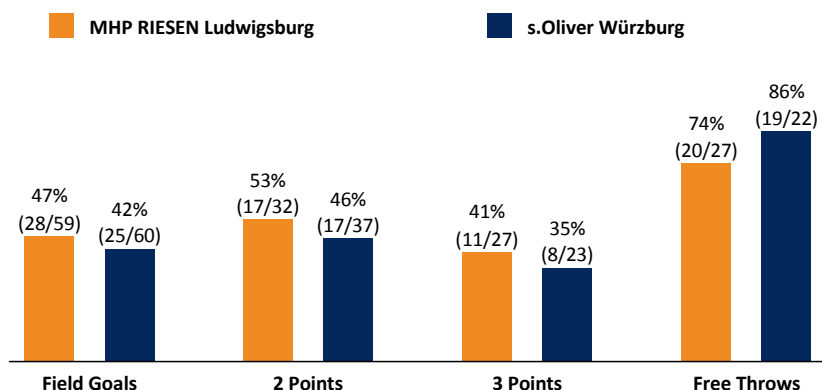

WUE - s.Oliver Würzburg (Coach: BAUERMANN Dirk)

No.	Name	Min	PTS	2 Points	3 Points	Field Goals	Free Throws	OR	DR	TR	AS	ST	TO	BS	SB	PF	FD	EFF	+/-	
3	GADDY Abdul	21:26	2	1/3 (33%)	0/3 (0%)	1/6 (17%)	0/2 (0%)		3	3	2	1			1	1	3	1	-18	
*4	KLASSEN Owen	24:40	15	5/8 (63%)		5/8 (63%)	5/6 (83%)	4	5	9	2		2	1		4	5	21	3	
5	JACKSON-CARTWRIGHT Miles	18:34	12	3/5 (60%)	1/2 (50%)	4/7 (57%)	3/3 (100%)	1	1	2	3	2	2		1	2	2	14	-10	
7	TAYLOR Kameron	8:13	13	4/5 (80%)	1/3 (33%)	5/8 (63%)	2/2 (100%)	2	3	5	1	1				4	1	17	-2	
8	KRATZER Leon	11:22	0	0/4 (0%)		0/4 (0%)			1	1			1		1	1	1	-4	-1	
*9	STUCKEY Maurice	23:51	16	2/4 (50%)	3/6 (50%)	5/10 (50%)	3/3 (100%)	1	1	2	2	1			1	4	3	16	2	
*15	SINGLER E.J.	19:11	4	1/2 (50%)	0/1 (0%)	1/3 (33%)	2/2 (100%)		4	4			3			2	1	3	-8	
*21	BENZING Robin	25:53	7	1/4 (25%)	1/4 (25%)	2/8 (25%)	2/2 (100%)		3	3	1	1	2			3	3	4	5	
22	KOVACEVIC Dejan	7:31	0	0/2 (0%)	0/1 (0%)	0/3 (0%)							1	1				-3	-8	
*25	HAMMONDS Clifford	18:12	3		1/1 (100%)	1/1 (100%)		1	1	2	5					5	1	10	-1	
34	HOFFMANN Felix	11:07	5		1/2 (50%)	1/2 (50%)	2/2 (100%)		2	2			1				1	5	-12	
Team / Coach								2	2	4			1				3			
Totals			190:00	77	17/37 (46%)	8/23 (35%)	25/60 (42%)	19/22 (86%)	11	26	37	16	6	13	2	4	26	21	87	-10

LUD	Rebounds OR/DR/TR	WUE
8 / 25 / 33		11 / 26 / 37
19	Assists	16
21	Fouls	26
27	Fouls Drawn	21
10	Turnovers	13
6	Steals	6
26	Points in the Paint	30
7	Second Chance Points	13
19	Fast Break Points	8
12 (58:46)	Biggest Lead	5 (9:14)
8-0 (58:46)	Biggest Scoring Run	5-0 (7:9)
Lead Changes: 7		
Times Tied: 11		

EASycREDIT-BBL.DE

Alle offiziellen Statistiken der easyCredit BBL, Daten, Rekorde uvm.!

EASycREDIT BBL-APPS

News, Stats, Tabelle, Spielplan und vieles mehr, immer dabei! Kostenfrei für iOS und Android

TELEKOMBASKETBALL.DE

Keinen Korb mehr verpassen - Alle Spiele der easyCredit BBL LIVE und in HD! Erleben sie jetzt das größte Basketball-Angebot Deutschlands zuhause und mobil! www.telekombasketball.de

LEGEND
Min Minutes Played   DR Defensive Rebounds   AS Assists   BS Blocked Shots   PF Fouls   +/- Plus-Minus-Rating
DNP Did Not Play   OR Offensive Rebounds   ST Steals   SB Shots Blocked   FD Fouls Drawn   * Starters
PTS Points   TR Total Rebounds   TO Turnovers   EFF Efficiency = ((PTS + TR + AS + ST + BS) - ((FGA - FGM) + (FTA - FTM) + TO))