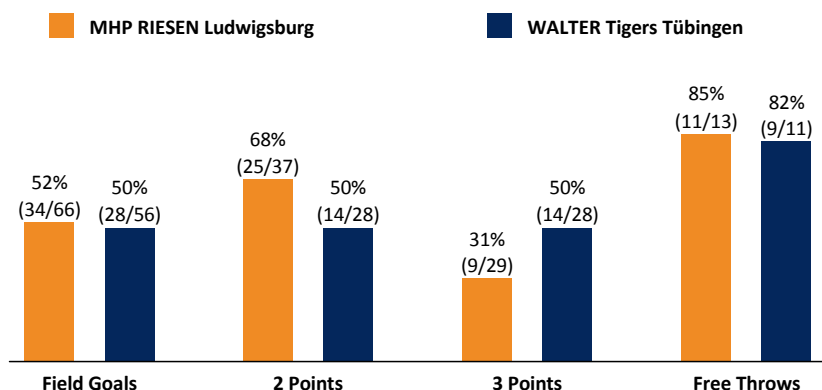

TUB - WALTER Tigers Tübingen (Coach: FISCHER Mathias)

No.	Name	Min	PTS	2 Points	3 Points	Field Goals	Free Throws	OR	DR	TR	AS	ST	TO	BS	SB	PF	FD	EFF	+/-	
3	LEE Malcolm	20:24	19	1/2 (50%)	5/7 (71%)	6/9 (67%)	2/2 (100%)		3	3	2		6		1	5	4	15	-14	
8	ZINN Robert	17:49	2	0/2 (0%)	0/1 (0%)	0/3 (0%)	2/2 (100%)	2	1	3	4	1	1			2	1	6	-2	
9	THEIS Sid-Marlon	11:56	0						1	1	2	1	1	1		1	1	4	1	
*10	JORDAN Jared	25:51	11	1/2 (50%)	2/4 (50%)	3/6 (50%)	3/3 (100%)		2	2	10		1			4	3	19	-9	
*17	MÖNNINGHOFF Mathis	29:21	8	1/1 (100%)	2/6 (33%)	3/7 (43%)			5	5	1		2			2		8	1	
20	KAISER Malte	DNP																		
*22	HEYDEN Philipp	27:41	11	5/8 (63%)	0/1 (0%)	5/9 (56%)	1/2 (50%)	1	2	3	3		1		1	2	1	11	-10	
*24	STEWART Barry	31:03	18	3/6 (50%)	4/4 (100%)	7/10 (70%)			2	2		1	2			1	1	16	-10	
*30	UPSHAW Reggie	32:02	10	3/7 (43%)	1/4 (25%)	4/11 (36%)	1/2 (50%)	1	4	5	4	3	2	1	1	1	1	13	-2	
35	MAMPUYA Jacob	3:53	0		0/1 (0%)	0/1 (0%)												-1	0	
Team / Coach								2	1	3							3			
Totals			200:00	79	14/28 (50%)	14/28 (50%)	28/56 (50%)	9/11 (82%)	6	21	27	26	6	16	2	3	18	12	94	-9

LUD	TUB
10 / 23 / 33	6 / 21 / 27
16	26
12	18
18	12
10	16
12	6
46	20
13	7
20	6
9 (88:79)	12 (28:40)
10-0 (73:72)	6-0 (6:17)
	Lead Changes: 1
	Times Tied: 2

EASYS-CREDIT-BBL.DE

Alle offiziellen Statistiken der easyCredit BBL, Daten, Rekorde uvm.!

EASYS-CREDIT BBL-APPS

News, Stats, Tabelle, Spielplan und vieles mehr, immer dabei! Kostenfrei für iOS und Android

TELEKOMBASKETBALL.DE

Keinen Korb mehr verpassen - Alle Spiele der easyCredit BBL LIVE und in HD! Erleben sie jetzt das größte Basketball-Angebot Deutschlands zuhause und mobil! www.telekombasketball.de

LEGEND
Min Minutes Played   DR Defensive Rebounds   AS Assists   BS Blocked Shots   PF Fouls   +/- Plus-Minus-Rating
DNP Did Not Play   OR Offensive Rebounds   ST Steals   SB Shots Blocked   FD Fouls Drawn   * Starters
PTS Points   TR Total Rebounds   TO Turnovers   EFF Efficiency = ((PTS + TR + AS + ST + BS) - ((FGA - FGM) + (FTA - FTM) + TO))