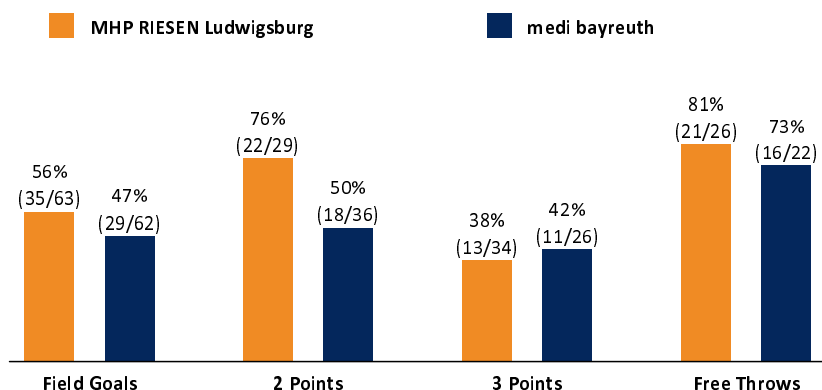

MHP RIESEN Ludwigsburg 104 : 85

medi bayreuth

Referee: PANTHER Anne
Umpires: STRAUBE Carsten / STREIT Enrico
Commissioner: WINFRIED Gintschel

Attendance: 3.244
Ludwigsburg, MHP Arena, DO 10 MAI 2018, 18:15, Game-ID: 22003

Scoreboard table showing Q1, Q2, Q3, Q4 scores for LUD and BAY.

LUD - MHP RIESEN Ludwigsburg (Coach: PATRICK John)

Main player statistics table for MHP RIESEN Ludwigsburg, including columns for No., Name, Min, PTS, 2 Points, 3 Points, Field Goals, Free Throws, and various advanced stats.

BAY - medi bayreuth (Coach: KORNER Raoul)

Main player statistics table for medi bayreuth, including columns for No., Name, Min, PTS, 2 Points, 3 Points, Field Goals, Free Throws, and various advanced stats.

Summary statistics table comparing LUD and BAY across various categories like Rebounds, Assists, Fouls, Turnovers, Steals, etc.

EASycREDIT-BBL.DE

Alle offiziellen Statistiken der easycCredit BBL, Daten, Rekorde uvm. gibt es auf easycCredit-BBL.de! News, Stats, Tabelle und Spielplan für unterwegs: Kostenlos für iOS und Android in der offiziellen Liga-App!

TELEKOMSPORT.DE

Keinen Korb mehr verpassen - Alle Spiele der easycCredit BBL LIVE und in HD! Erleben sie jetzt das größte Basketball-Angebot Deutschlands zuhause und mobil! www.telekom sport.de

LEGEND: Min Minutes Played, DR Defensive Rebounds, AS Assists, BS Blocked Shots, PF Fouls, +/- Plus-Minus-Rating, DNP Did Not Play, OR Offensive Rebounds, ST Steals, SB Shots Blocked, FD Fouls Drawn, * Starters, PTS Points, TR Total Rebounds, TO Turnovers, EFF Efficiency = ((PTS + TR + AS + ST + BS) - ((FGA - FGM) + (FTA - FTM) + TO))