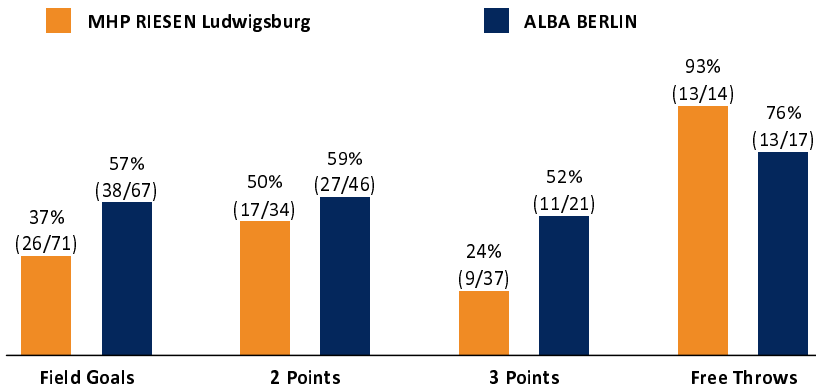

MHP RIESEN Ludwigsburg 74 : 100

ALBA BERLIN

Referee: MORITZ Reiter
Umpires: CLEMENS Fritz / STEVE Bittner
Commissioner: HORST Molitor

Attendance: 4.023
Ludwigsburg, MHP Arena, DO 24 MAI 2018, 20:00, Game-ID: 22031

Summary table showing scores by quarter (Q1-Q4) for LUD and BER.

LUD - MHP RIESEN Ludwigsburg (Coach: PATRICK John)

Main player statistics table for LUD, including columns for Name, Min, PTS, 2 Points, 3 Points, Field Goals, Free Throws, and various rebound/assist metrics.

BER - ALBA BERLIN (Coach: GARCIA RENESES Alejandro)

Main player statistics table for BER, including columns for Name, Min, PTS, 2 Points, 3 Points, Field Goals, Free Throws, and various rebound/assist metrics.

Summary table comparing team statistics such as Rebounds, Assists, Fouls, Turnovers, Steals, Points in the Paint, etc.

EASYCREDIT-BBL.DE

Alle offiziellen Statistiken der easyCredit BBL, Daten, Rekorde uvm. gibt es auf easyCredit-BBL.de! News, Stats, Tabelle und Spielplan für unterwegs: Kostenfrei für iOS und Android in der offiziellen Liga-App!

TELEKOMSPORT.DE

Keinen Korb mehr verpassen - Alle Spiele der easyCredit BBL LIVE und in HD! Erleben sie jetzt das größte Basketball-Angebot Deutschlands zuhause und mobil! www.telekomsport.de

LEGEND: Min Minutes Played, DR Defensive Rebounds, AS Assists, BS Blocked Shots, PF Fouls, +/- Plus-Minus-Rating, DNP Did Not Play, OR Offensive Rebounds, ST Steals, SB Shots Blocked, FD Fouls Drawn, * Starters, PTS Points, TR Total Rebounds, TO Turnovers, EFF Efficiency = ((PTS + TR + AS + ST + BS) - ((FGA - FGM) + (FTA - FTM) + TO))