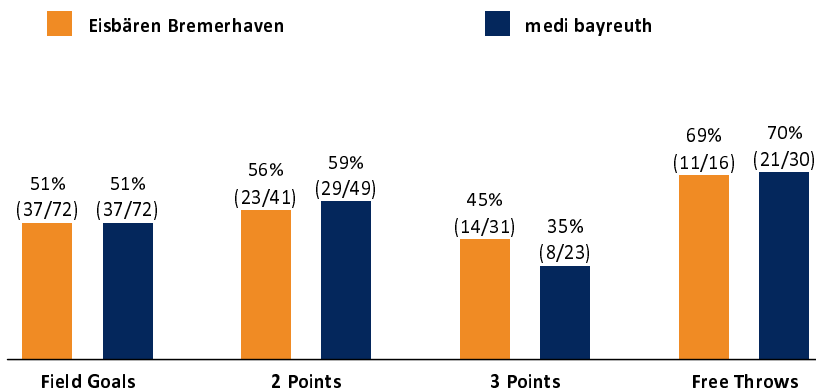

BAY - medi bayreuth (Coach: KORNER Raoul)

No.	Name	Min	PTS	2 Points	3 Points	Field Goals	Free Throws	OR	DR	TR	AS	ST	TO	BS	SB	PF	FD	EFF	+/-	
*3	ROBINSON James	34:05	23	7/11 (64%)	1/4 (25%)	8/15 (53%)	6/7 (86%)	3	2	5	5	2			1	1	4	27	8	
6	COX John	19:20	6	0/2 (0%)	2/2 (100%)	2/4 (50%)			4	4	1	1					1	10	10	
*8	LINHART Nate	26:19	11	3/6 (50%)	1/3 (33%)	4/9 (44%)	2/2 (100%)	1	1	2	5	1				5	1	14	-4	
10	DORETH Bastian	20:41	0	0/2 (0%)	0/1 (0%)	0/3 (0%)					3		1			1	1	-1	-11	
*11	SEIFERTH Andreas	32:21	17	7/8 (88%)		7/8 (88%)	3/8 (38%)		8	8	1	1	1			3	5	20	5	
12	McCREA Javon	4:31	0	0/1 (0%)		0/1 (0%)					1		1			1		-1	-1	
14	WACHALSKI Steve	18:15	8	1/2 (50%)	2/4 (50%)	3/6 (50%)	0/1 (0%)		5	5	2	1	1			2	1	11	6	
*24	BROOKS De'Mon	34:53	17	7/11 (64%)	0/1 (0%)	7/12 (58%)	3/4 (75%)	3	2	5	2	1		2	1	4	3	21	-2	
*32	YORK Gabe	34:35	21	4/6 (67%)	2/8 (25%)	6/14 (43%)	7/8 (88%)		2	2	4	1	4				6	15	9	
41	ADLER Marius	DNP																		
Team / Coach								2	3	5			1				4			
Totals			225:00	103	29/49 (59%)	8/23 (35%)	37/72 (51%)	21/30 (70%)	9	27	36	24	8	9	2	2	17	22	120	4

BRE	BAY
10 / 27 / 37	9 / 27 / 36
22	Rebounds OR/DR/TR
23	Assists
17	Fouls
16	Fouls Drawn
5	Turnovers
38	Steals
15	Points in the Paint
3	Second Chance Points
12 (37:25)	Fast Break Points
8-0 (37:25)	Biggest Lead
	Biggest Scoring Run
	Lead Changes: 3
	Times Tied: 7

EASYCREDIT-BBL.DE

Alle offiziellen Statistiken der easyCredit BBL, Daten, Rekorde uvm. gibt es auf easyCredit-BBL.de! News, Stats, Tabelle und Spielplan für unterwegs: Kostenfrei für iOS und Android in der offiziellen Liga-App!

TELEKOMSPORT.DE

Keinen Korb mehr verpassen - Alle Spiele der easyCredit BBL LIVE und in HD! Erleben sie jetzt das größte Basketball-Angebot Deutschlands zuhause und mobil! www.telekom sport.de

LEGEND
Min Minutes Played   DR Defensive Rebounds   AS Assists   BS Blocked Shots   PF Fouls   +/- Plus-Minus-Rating
DNP Did Not Play   OR Offensive Rebounds   ST Steals   SB Blocked Shots   FD Fouls Drawn   * Starters
PTS Points   TR Total Rebounds   TO Turnovers   EFF Efficiency = ((PTS + TR + AS + ST + BS) - ((FGA - FGM) + (FTA - FTM) + TO))