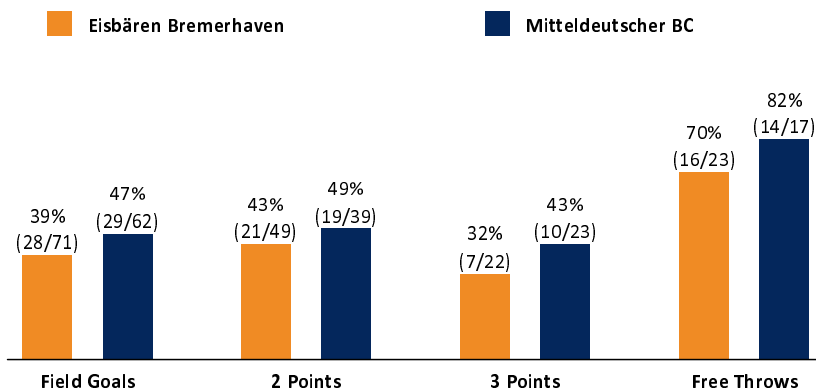

MBC - Mitteldeutscher BC (Coach: JOVOVIC Igor)

No.	Name	Min	PTS	2 Points	3 Points	Field Goals	Free Throws	OR	DR	TR	AS	ST	TO	BS	SB	PF	FD	EFF	+/-
*1	HATTEN Marcus	35:26	15	1/5 (20%)	4/7 (57%)	5/12 (42%)	1/1 (100%)	1	3	4	2		2	2	2	3	1	14	4
*2	JONES Lamont	37:48	21	7/12 (58%)	2/5 (40%)	9/17 (53%)	1/2 (50%)		3	3	2	4	1		2	3	5	20	10
6	SCHWARZ Malte	4:43	0													1		0	-4
7	KERUSCH Sergio	21:08	2	1/2 (50%)	0/2 (0%)	1/4 (25%)		1	4	5		1	5	1		2	2	1	0
9	LIYANAGE Marc	DNP																	
*12	PANTELIC Djordje	23:59	4	2/3 (67%)		2/3 (67%)	0/2 (0%)	1	5	6	4	1	2			2	4	10	5
*13	DRENOVAC Djordje	36:23	14	3/6 (50%)	2/6 (33%)	5/12 (42%)	2/2 (100%)	3	3	3			2		1	4	2	11	2
*15	PINKINS Kruize	32:36	11	3/6 (50%)	0/1 (0%)	3/7 (43%)	5/5 (100%)	1	6	7	6		2	1		3	4	19	3
18	GLOGER Till	9:06	2	0/1 (0%)		0/1 (0%)	2/2 (100%)									4	2	1	-2
24	SIBERT Jordan	23:51	13	2/4 (50%)	2/2 (100%)	4/6 (67%)	3/3 (100%)		3	3			4	1		2	3	11	-3
Team / Coach								3	2	5			3				2		
Totals		225:00	82	19/39 (49%)	10/23 (43%)	29/62 (47%)	14/17 (82%)	7	29	36	17	6	21	5	5	24	23	89	3

BRE	MBC
17 / 22 / 39	7 / 29 / 36
12	17
23	24
24	23
17	21
7	6
36	26
16	10
9	4
4 (67:63)	15 (33:48)
9-0 (56:59)	8-0 (0:8)
Lead Changes: 4	
Times Tied: 4	

EASYCREDIT-BBL.DE

Alle offiziellen Statistiken der easycrredit BBL, Daten, Rekorde uvm. gibt es auf EASYCREDIT-BBL.de! News, Stats, Tabelle und Spielplan für unterwegs: Kostenfrei für iOS und Android in der offiziellen Liga-App!

TELEKOMSPORT.DE

Keinen Korb mehr verpassen - Alle Spiele der easycrredit BBL LIVE und in HD! Erleben sie jetzt das größte Basketball-Angebot Deutschlands zuhause und mobil! www.telekom.de

LEGEND
Min Minutes Played   DR Defensive Rebounds   AS Assists   BS Blocked Shots   PF Fouls   +/- Plus-Minus-Rating
DNP Did Not Play   OR Offensive Rebounds   ST Steals   SB Shots Blocked   FD Fouls Drawn   * Starters
PTS Points   TR Total Rebounds   TO Turnovers   EFF Efficiency = ((PTS + TR + AS + ST + BS) - ((FGA - FGM) + (FTA - FTM) + TO))