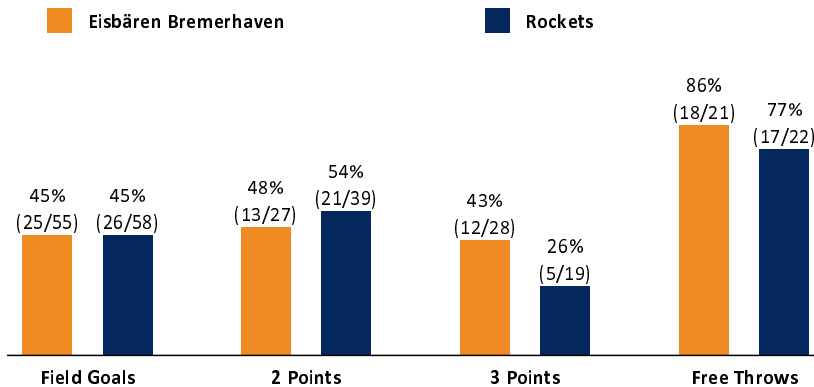

ERF - Rockets (Coach: PAVIC Ivan)

No.	Name	Min	PTS	2 Points	3 Points	Field Goals	Free Throws	OR	DR	TR	AS	ST	TO	BS	SB	PF	FD	EFF	+/-
*0	OBASOHAN Retin	36:24	21	6/14 (43%)	1/4 (25%)	7/18 (39%)	6/6 (100%)	1	7	8	4	5	4			3	7	23	-1
3	TAYLOR David	19:20	0	0/1 (0%)	0/1 (0%)	0/2 (0%)	0/2 (0%)		1	1	2		1			4	2	-2	-6
*5	SCHMIDT Daniel	26:11	7	0/1 (0%)	2/3 (67%)	2/4 (50%)	1/2 (50%)				2		3			3	2	3	-7
7	WIMBERG Jan Niklas	16:25	9	2/4 (50%)	1/2 (50%)	3/6 (50%)	2/3 (67%)		1	1	2					3	2	8	0
*8	RICHTER Johannes	20:23	5	2/3 (67%)	0/1 (0%)	2/4 (50%)	1/1 (100%)		5	5	2					1	1	10	-16
13	OEHLE Robert	DNP																	
14	KULLAMÄE Kristian	DNP																	
15	LESIC Sava	23:01	16	7/10 (70%)	0/3 (0%)	7/13 (54%)	2/2 (100%)	2	3	5	1	2		1		5	2	18	2
*17	OBST Andreas	30:49	5	1/1 (100%)	1/5 (20%)	2/6 (33%)					3		2			2	1	2	-9
30	DIZDAREVIC Dino	5:46	0						1	1						1		1	1
*65	STANIC Filip	21:41	11	3/5 (60%)		3/5 (60%)	5/6 (83%)	4	4	8		2	2			3	4	16	6
Team / Coach								1	1	1						1			
Totals		200:00	74	21/39 (54%)	5/19 (26%)	26/58 (45%)	17/22 (77%)	8	22	30	16	9	12		1	25	21	80	-6

BRE	Rebounds OR/DR/TR	ERF
8 / 27 / 35		8 / 22 / 30
12	Assists	16
21	Fouls	25
25	Fouls Drawn	21
16	Turnovers	12
4	Steals	9
24	Points in the Paint	42
18	Second Chance Points	6
6	Fast Break Points	6
18 (59:41)	Biggest Lead	0 (:)
11-0 (27:13)	Biggest Scoring Run	9-0 (61:54)
	Lead Changes:	0
	Times Tied:	0

EASYCREDIT-BBL.DE

Alle offiziellen Statistiken der easyCredit BBL, Daten, Rekorde uvm. gibt es auf easyCredit-BBL.de! News, Stats, Tabelle und Spielplan für unterwegs: Kostenfrei für iOS und Android in der offiziellen Liga-App!

TELEKOMSPORT.DE

Keinen Korb mehr verpassen - Alle Spiele der easyCredit BBL LIVE und in HD! Erleben sie jetzt das größte Basketball-Angebot Deutschlands zuhause und mobil! www.telekomSport.de

LEGEND
Min Minutes Played   DR Defensive Rebounds   AS Assists   BS Blocked Shots   PF Fouls   +/- Plus-Minus-Rating
DNP Did Not Play   OR Offensive Rebounds   ST Steals   SB Shots Blocked   FD Fouls Drawn   * Starters
PTS Points   TR Total Rebounds   TO Turnovers   EFF Efficiency = ((PTS + TR + AS + ST + BS) - ((FGA - FGM) + (FTA - FTM) + TO))