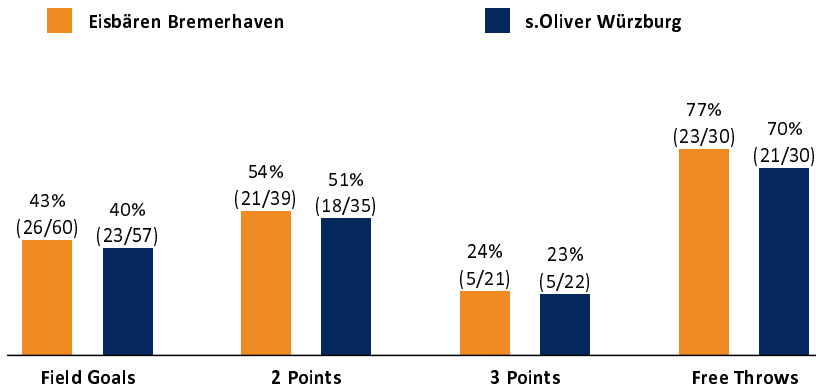

WUE - s.Oliver Würzburg (Coach: BAUERMANN Dirk)

No.	Name	Min	PTS	2 Points	3 Points	Field Goals	Free Throws	OR	DR	TR	AS	ST	TO	BS	SB	PF	FD	EFF	+/-	
3	GADDY Abdul	19:42	4	2/3 (67%)	0/1 (0%)	2/4 (50%)			3	3	5	2	1			2	1	11	-4	
*4	KLASSEN Owen	25:47	14	5/10 (50%)		5/10 (50%)	4/5 (80%)	3	5	8	1	1			2	4	6	18	10	
6	HADENFELDT Philipp	DNP																		
*9	STUCKEY Maurice	25:43	5	1/2 (50%)	1/9 (11%)	2/11 (18%)			2	2	4		1			2		1	-5	
11	LONCAR Kresimir	DNP																		
15	SINGLER E.J.	20:02	3	1/3 (33%)	0/2 (0%)	1/5 (20%)	1/2 (50%)		1	1	1		2			2	1	-2	-6	
*18	LIPKEVICIUS Vytenis	24:23	13	1/1 (100%)	1/1 (100%)	2/2 (100%)	8/11 (73%)	1	3	4	1		2			2	7	13	-12	
*21	BENZING Robin	34:23	21	5/9 (56%)	1/5 (20%)	6/14 (43%)	8/12 (67%)		3	3	3	1	1			3	10	15	-5	
22	KOVACEVIC Dejan	10:16	7	2/3 (67%)	1/1 (100%)	3/4 (75%)			2	2			1	2		3		9	-11	
*25	HAMMONDS Clifford	29:21	5	1/3 (33%)	1/3 (33%)	2/6 (33%)		1	1	2	3	1	1			5		6	-7	
34	HOFFMANN Felix	1:42	0													1		0	0	
45	DUGGINS Vaughn	8:41	0	0/1 (0%)		0/1 (0%)		1	2	3	2							4	0	
Team / Coach								2	1	3							3			
Totals			200:00	72	18/35 (51%)	5/22 (23%)	23/57 (40%)	21/30 (70%)	8	23	31	20	5	9	2	2	24	25	78	-8

BRE	Rebounds OR/DR/TR	WUE
13 / 30 / 43	Rebounds OR/DR/TR	8 / 23 / 31
13	Assists	20
25	Fouls	24
24	Fouls Drawn	25
11	Turnovers	9
6	Steals	5
38	Points in the Paint	34
17	Second Chance Points	9
	Fast Break Points	
16 (45:29)	Biggest Lead	8 (6:14)
12-0 (42:27)	Biggest Scoring Run	12-0 (6:14)
	Lead Changes:	2
	Times Tied:	1

EASYS-CREDIT-BBL.DE

Alle offiziellen Statistiken der easyCredit BBL, Daten, Rekorde uvm. gibt es auf easyCredit-BBL.de! News, Stats, Tabelle und Spielplan für unterwegs: Kostenfrei für iOS und Android in der offiziellen Liga-App!

TELEKOMSPORT.DE

Keinen Korb mehr verpassen - Alle Spiele der easyCredit BBL LIVE und in HD! Erleben sie jetzt das größte Basketball-Angebot Deutschlands zuhause und mobil! www.telekom-sport.de

LEGEND
Min Minutes Played   DR Defensive Rebounds   AS Assists   BS Blocked Shots   PF Fouls   +/- Plus-Minus-Rating
DNP Did Not Play   OR Offensive Rebounds   ST Steals   SB Shots Blocked   FD Fouls Drawn   * Starters
PTS Points   TR Total Rebounds   TO Turnovers   EFF Efficiency = ((PTS + TR + AS + ST + BS) - ((FGA - FGM) + (FTA - FTM) + TO))