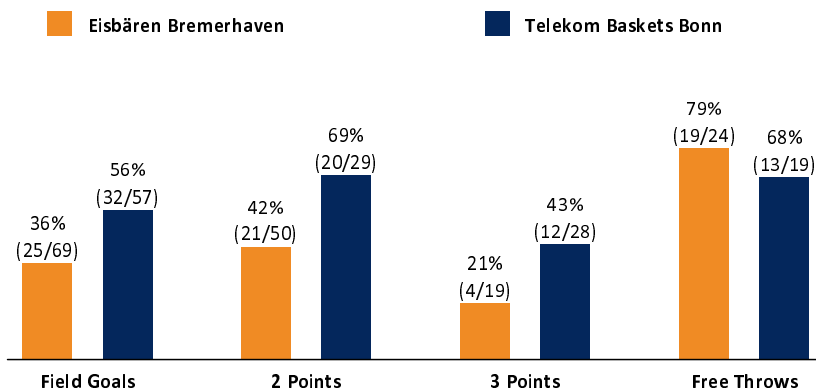

BON - Telekom Baskets Bonn (Coach: KRUNIC Predrag)

No.	Name	Min	PTS	2 Points	3 Points	Field Goals	Free Throws	OR	DR	TR	AS	ST	TO	BS	SB	PF	FD	EFF	+/-	
4	CURRY Ron	21:55	2	1/1 (100%)	0/3 (0%)	1/4 (25%)			6	6	4	1	2					8	7	
*6	ZUBCIC Tomislav	30:28	27	5/5 (100%)	5/9 (56%)	10/14 (71%)	2/4 (50%)		4	4	1	1	2			4	1	25	12	
7	KLEIN Konstantin	18:45	6	0/2 (0%)	2/4 (50%)	2/6 (33%)		1	2	3	2				1	1	1	7	6	
8	DJURISIC Nemanja	20:52	5	0/1 (0%)	1/3 (33%)	1/4 (25%)	2/4 (50%)		1	1	5	1		1		5	2	8	13	
*9	GAMBLE Julian	19:20	9	4/5 (80%)		4/5 (80%)	1/2 (50%)		5	5	2			4		4	4	18	12	
10	JASINSKI Julian	DNP																		
*11	DILEO Anthony	22:54	8	1/3 (33%)	2/2 (100%)	3/5 (60%)		1	1	2	4	1	1				1	12	9	
12	BREUNIG Martin	3:21	2	1/2 (50%)		1/2 (50%)											2	1	-6	
*13	BARTOLO Yorman Polas	13:37	4	1/1 (100%)		1/1 (100%)	2/2 (100%)		2	2	3		2			4	1	7	7	
*14	MAYO Josh	21:15	11	2/3 (67%)	2/4 (50%)	4/7 (57%)	1/1 (100%)				5		1			1	2	12	10	
15	HILL Malcolm	27:33	15	5/6 (83%)	0/3 (0%)	5/9 (56%)	5/6 (83%)	2	3	5	1	1	2	1		4	4	16	10	
Team / Coach									3	4	7		1				6			
Totals			200:00	89	20/29 (69%)	12/28 (43%)	32/57 (56%)	13/19 (68%)	7	28	35	27	5	11	6	1	23	18	120	16

BRE	BON
19 / 21 / 40	7 / 28 / 35
13	27
18	23
23	18
10	11
6	5
30	32
18	5
4	8
4 (28:24)	23 (56:79)
10-0 (66:79)	10-0 (38:56)
Lead Changes: 13	
Times Tied: 6	

EASycREDIT-BBL.DE

Alle offiziellen Statistiken der easycrredit BBL, Daten, Rekorde uvm. gibt es auf EASycREDIT-BBL.de! News, Stats, Tabelle und Spielplan für unterwegs: Kostenfrei für iOS und Android in der offiziellen Liga-App!

TELEKOMSPORT.DE

Keinen Korb mehr verpassen - Alle Spiele der easycrredit BBL LIVE und in HD! Erleben sie jetzt das größte Basketball-Angebot Deutschlands zuhause und mobil! www.telekom-sport.de

LEGEND

Min Minutes Played   DR Defensive Rebounds   AS Assists   BS Blocked Shots   PF Fouls   +/- Plus-Minus-Rating
DNP Did Not Play   OR Offensive Rebounds   ST Steals   SB Shots Blocked   FD Fouls Drawn   * Starters
PTS Points   TR Total Rebounds   TO Turnovers   EFF Efficiency = ((PTS + TR + AS + ST + BS) - ((FGA - FGM) + (FTA - FTM) + TO))