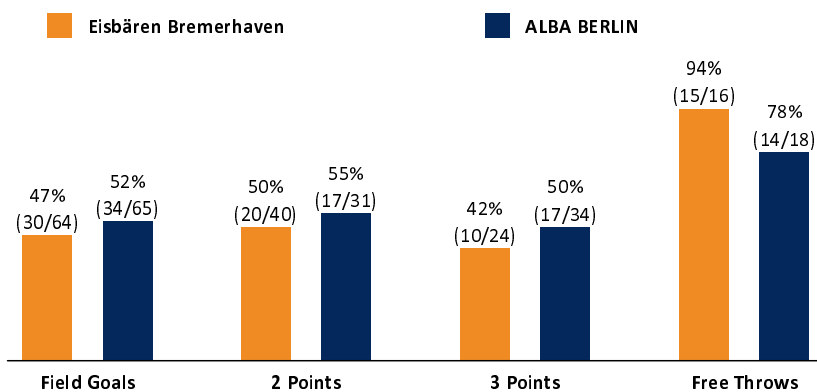

Eisbären Bremerhaven 85 : 99

ALBA BERLIN

Referee: MATIP Martin
Umpires: KRÜPER Moritz / BOHN Andreas
Commissioner: HOLSTEN Ingo

Bremerhaven, Stadthalle Bremerhaven / ÖVB Arena Bremen, SO 11 MRZ 2018, 15:00, Game-ID: 21037

Scoreboard table showing Q1, Q2, Q3, Q4 scores for BRE and BER.

BRE - Eisbären Bremerhaven (Coach: WOLTMANN Arne)

Main player statistics table for Eisbären Bremerhaven including columns for No., Name, Min, PTS, 2 Points, 3 Points, Field Goals, Free Throws, and various advanced stats.

BER - ALBA BERLIN (Coach: GARCIA RENESES Alejandro)

Main player statistics table for ALBA BERLIN including columns for No., Name, Min, PTS, 2 Points, 3 Points, Field Goals, Free Throws, and various advanced stats.

Summary statistics table comparing BRE and BER across categories like Rebounds, Assists, Fouls, Turnovers, Steals, Points in the Paint, etc.

EASYS-CREDIT-BBL.DE

Alle offiziellen Statistiken der easyCredit BBL, Daten, Rekorde uvm. gibt es auf easyCredit-BBL.de! News, Stats, Tabelle und Spielplan für unterwegs: Kostenfrei für iOS und Android in der offiziellen Liga-App!

TELEKOMSPORT.DE

Keinen Korb mehr verpassen - Alle Spiele der easyCredit BBL LIVE und in HD! Erleben sie jetzt das größte Basketball-Angebot Deutschlands zuhause und mobil! www.telekom sport.de

LEGEND: Min Minutes Played, DR Defensive Rebounds, AS Assists, BS Blocked Shots, PF Fouls, +/- Plus-Minus-Rating, DNP Did Not Play, OR Offensive Rebounds, ST Steals, SB Shots Blocked, * Starters, PTS Points, TR Total Rebounds, TO Turnovers, EFF Efficiency = ((PTS + TR + AS + ST + BS) - ((FGA - FGM) + (FTA - FTM) + TO))