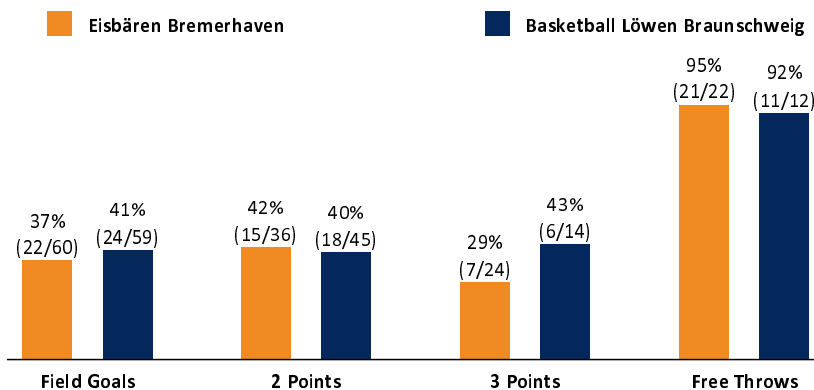

BRA - Basketball Löwen Braunschweig (Coach: MENZ Frank)

No.	Name	Min	PTS	2 Points	3 Points	Field Goals	Free Throws	OR	DR	TR	AS	ST	TO	BS	SB	PF	FD	EFF	+/-
2	NAWROCKI Dennis	13:22	3		1/3 (33%)	1/3 (33%)			2	2			1			3	1	2	-5
6	FIGGE Luis	DNP																	
*8	LANSDOWNE DeAndre	30:46	9	2/8 (25%)	1/5 (20%)	3/13 (23%)	2/2 (100%)		2	2	4		2	1		2	2	4	-3
*9	JANAVICIUS Zygmantas	14:45	2	1/3 (33%)		1/3 (33%)		1		1	1	1			1	1	1	3	-4
10	KLEPEISZ Thomas	25:55	14	1/1 (100%)	3/4 (75%)	4/5 (80%)	3/3 (100%)		2	2	4	1	3			3	2	17	4
11	ALTE Tom	7:40	2	1/4 (25%)		1/4 (25%)		2		2		1	1	1	2	2	1	2	-2
*14	JARAMAZ Nemanja	16:45	5	2/5 (40%)		2/5 (40%)	1/1 (100%)	1	2	3			1				2	4	-10
19	SCHWARTZ Tim	5:35	3		1/1 (100%)	1/1 (100%)			1	1			1					3	4
*21	MORSE Anthony	27:55	6	3/8 (38%)		3/8 (38%)		1	4	5		1		1		3		8	-13
23	KONE Bazoumana	18:30	5	2/5 (40%)		2/5 (40%)	1/2 (50%)	1	2	3	2					3	1	6	-3
*43	EATHERTON Scott	34:32	14	5/10 (50%)	0/1 (0%)	5/11 (45%)	4/4 (100%)	1	6	7	4	1	1	2	2	4	3	21	-3
44	LAGERPUSCH Lars	4:15	2	1/1 (100%)		1/1 (100%)											1	2	0
Team / Coach								2	2	4			2				2		
Totals		200:00	65	18/45 (40%)	6/14 (43%)	24/59 (41%)	11/12 (92%)	9	23	32	15	5	12	5	5	21	14	74	-7

BRE	BRA
14 / 25 / 39	9 / 23 / 32
12	15
14	21
21	14
12	12
7	5
22	28
12	5
5	4
14 (52:38)	0 (:)
8-0 (49:36)	10-0 (52:48)
	Lead Changes: 0
	Times Tied: 0

EASYCREDIT-BBL.DE

Alle offiziellen Statistiken der easycCredit BBL, Daten, Rekorde uvm. gibt es auf easycCredit-BBL.de! News, Stats, Tabelle und Spielplan für unterwegs: Kostenfrei für iOS und Android in der offiziellen Liga-App!

TELEKOMSPORT.DE

Keinen Korb mehr verpassen - Alle Spiele der easycCredit BBL LIVE und in HD! Erleben sie jetzt das größte Basketball-Angebot Deutschlands zuhause und mobil! www.telekomSport.de

LEGEND
Min Minutes Played   DR Defensive Rebounds   AS Assists   BS Blocked Shots   PF Fouls   +/- Plus-Minus-Rating
DNP Did Not Play   OR Offensive Rebounds   ST Steals   SB Shots Blocked   FD Fouls Drawn   * Starters
PTS Points   TR Total Rebounds   TO Turnovers   EFF Efficiency = ((PTS + TR + AS + ST + BS) - ((FGA - FGM) + (FTA - FTM) + TO))