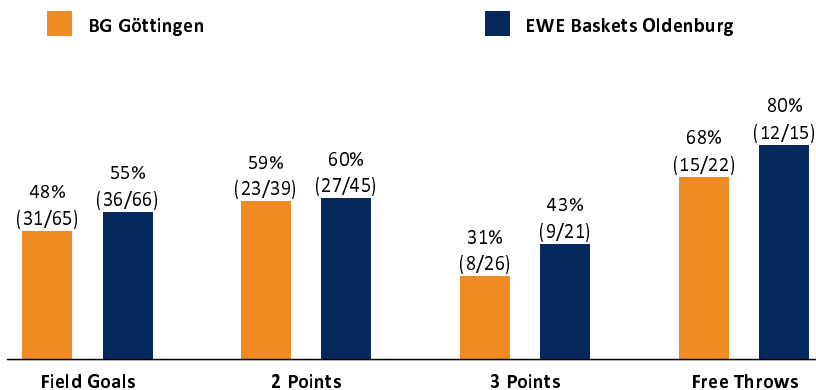

BG Göttingen

85 : 93 EWE Baskets Oldenburg

Referee: BARTH Benjamin
Umpires: RODRIGUEZ Toni / GROLL Julian
Commissioner: ORUZGANI Zulfikar

Göttingen, Sparkassen-Arena / LOKHALLE, SA 30 SEP 2017, 18:00, Game-ID: 20830

Scoreboard table showing Q1, Q2, Q3, Q4 scores for GOT and OLD.

GOT - BG Göttingen (Coach: ROIJAKKERS Johan)

Main player statistics table for GOT, including columns for No., Name, Min, PTS, 2 Points, 3 Points, Field Goals, Free Throws, OR, DR, TR, AS, ST, TO, BS, SB, PF, FD, EFF, +/-.

OLD - EWE Baskets Oldenburg (Coach: DRIJENCIC Mladen)

Main player statistics table for OLD, including columns for No., Name, Min, PTS, 2 Points, 3 Points, Field Goals, Free Throws, OR, DR, TR, AS, ST, TO, BS, SB, PF, FD, EFF, +/-.

Summary statistics table comparing GOT and OLD on metrics like Rebounds, Assists, Fouls, Turnovers, Steals, Points in the Paint, etc.

EASycREDIT-BBL.DE

Alle offiziellen Statistiken der easycrredit BBL, Daten, Rekorde uvm. gibt es auf easycrredit-BBL.de! News, Stats, Tabelle und Spielplan für unterwegs: Kostenfrei für iOS und Android in der offiziellen Liga-App!

TELEKOMSPORT.DE

Keinen Korb mehr verpassen - Alle Spiele der easycrredit BBL LIVE und in HD! Erleben sie jetzt das größte Basketball-Angebot Deutschlands zuhause und mobil! www.telekomport.de

LEGEND: Min Minutes Played, DR Defensive Rebounds, AS Assists, BS Blocked Shots, PF Fouls, +/- Plus-Minus-Rating, DNP Did Not Play, OR Offensive Rebounds, ST Steals, SB Shots Blocked, FD Fouls Drawn, * Starters, PTS Points, TR Total Rebounds, TO Turnovers, EFF Efficiency = ((PTS + TR + AS + ST + BS) - ((FGA - FGM) + (FTA - FTM) + TO))