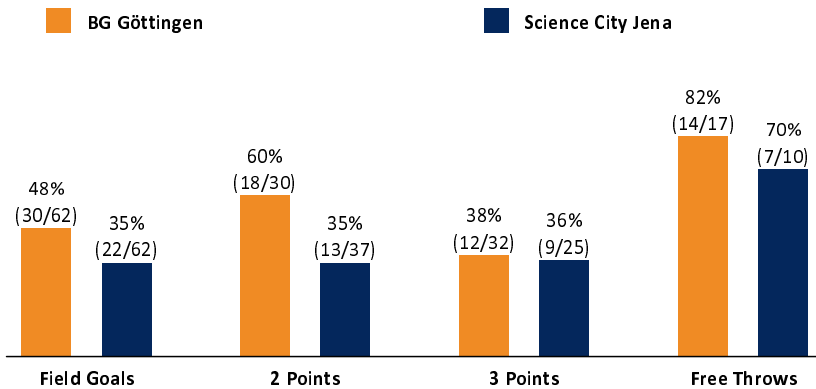

BG Göttingen

86 : 60

Science City Jena

Referee: LOTTERMOSER Robert
Umpires: REITER Moritz /
Commissioner: HOLSTEN Ingo

Attendance: 3.024
Göttingen, Sparkassen-Arena, SA 21 OKT 2017, 20:30, Game-ID: 20874

Scoreboard table showing Q1, Q2, Q3, Q4 scores for GOT and JEN.

GOT - BG Göttingen (Coach: ROIJAKKERS Johan)

Main player statistics table for GOT, including columns for No., Name, Min, PTS, 2 Points, 3 Points, Field Goals, Free Throws, and various rebound and efficiency metrics.

JEN - Science City Jena (Coach: HARMSEN Björn)

Main player statistics table for JEN, including columns for No., Name, Min, PTS, 2 Points, 3 Points, Field Goals, Free Throws, and various rebound and efficiency metrics.

Summary table comparing GOT and JEN across various categories like Rebounds, Assists, Fouls, Turnovers, Steals, Points in the Paint, etc.

EASYCREDIT-BBL.DE

Alle offiziellen Statistiken der easycCredit BBL, Daten, Rekorde uvm. gibt es auf easycCredit-BBL.de! News, Stats, Tabelle und Spielplan für unterwegs: Kostenfrei für iOS und Android in der offiziellen Liga-App!

TELEKOMSPORT.DE

Keinen Korb mehr verpassen - Alle Spiele der easycCredit BBL LIVE und in HD! Erleben sie jetzt das größte Basketball-Angebot Deutschlands zuhause und mobil! www.telekom sport.de

LEGEND
Min Minutes Played
DNP Did Not Play
PTS Points
DR Defensive Rebounds
OR Offensive Rebounds
TR Total Rebounds
AS Assists
ST Steals
TO Turnovers
BS Blocked Shots
SB Shots Blocked
EFF Efficiency = ((PTS + TR + AS + ST + BS) - ((FGA - FGM) + (FTA - FTM) + TO))
PF Fouls
FD Fouls Drawn
+/- Plus-Minus-Rating
* Starters