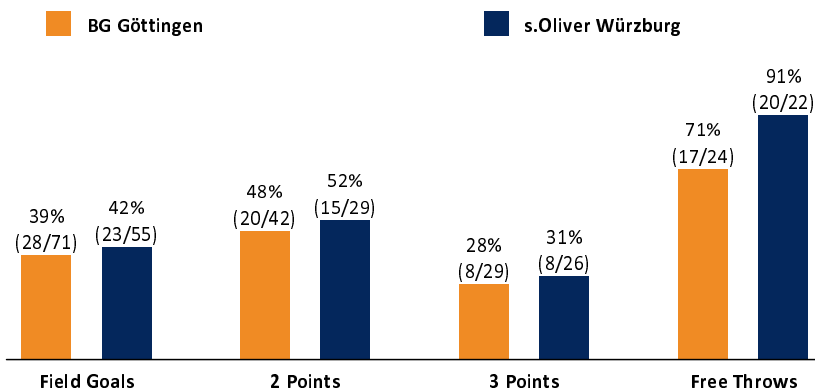

BG Göttingen

81 : 74

s.Oliver Würzburg

Referee: BARTH Benjamin
Umpires: KRAUSE Oliver / BÄNSCH Bstian
Commissioner: SLEDZ Uli

Göttingen, Sparkassen-Arena, SA 4 NOV 2017, 18:00, Game-ID: 20889

Scoreboard table showing Q1, Q2, Q3, Q4 scores for GOT and WUE.

GOT - BG Göttingen (Coach: ROIJAKKERS Johan)

Main player statistics table for GOT, including columns for No., Name, Min, PTS, 2 Points, 3 Points, Field Goals, Free Throws, and various rebound/assist metrics.

WUE - s.Oliver Würzburg (Coach: BAUERMANN Dirk)

Main player statistics table for WUE, including columns for No., Name, Min, PTS, 2 Points, 3 Points, Field Goals, Free Throws, and various rebound/assist metrics.

Summary table comparing GOT and WUE on various team statistics like Rebounds, Assists, Fouls, etc.

EASYCREDIT-BBL.DE

Alle offiziellen Statistiken der easyCredit BBL, Daten, Rekorde uvm. gibt es auf easyCredit-BBL.de! News, Stats, Tabelle und Spielplan für unterwegs: Kostenfrei für iOS und Android in der offiziellen Liga-App!

TELEKOMSPORT.DE

Keinen Korb mehr verpassen - Alle Spiele der easyCredit BBL LIVE und in HD! Erleben sie jetzt das größte Basketball-Angebot Deutschlands zuhause und mobil! www.telekom sport.de

LEGEND: Min Minutes Played, DR Defensive Rebounds, AS Assists, BS Blocked Shots, PF Fouls, +/- Plus-Minus-Rating, DNP Did Not Play, OR Offensive Rebounds, ST Steals, SB Shots Blocked, FD Fouls Drawn, * Starters, PTS Points, TR Total Rebounds, TO Turnovers, EFF Efficiency = ((PTS + TR + AS + ST + BS) - ((FGA - FGM) + (FTA - FTM) + TO))