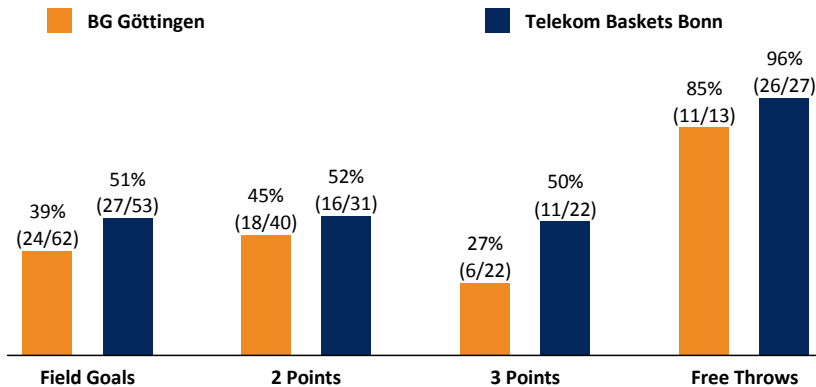

BG Göttingen

65 : 91

Telekom Baskets Bonn

Referee: BARTH Benjamin
Umpires: SIMONOW Konstantin / BRENDEL Nicolas
Commissioner: DR. GINTSCHEL Winfried

Göttingen, Sparkassen-Arena / LOKHALLE, SA 16 DEZ 2017, 18:00, Game-ID: 20938

Scoreboard table showing Q1, Q2, Q3, Q4 scores for GOT and BON.

GOT - BG Göttingen (Coach: ROJAKKERS Johan)

Main player statistics table for GOT, including columns for No., Name, Min, PTS, 2 Points, 3 Points, Field Goals, Free Throws, OR, DR, TR, AS, ST, TO, BS, SB, PF, FD, EFF, +/-.

BON - Telekom Baskets Bonn (Coach: KRUNIC Predrag)

Main player statistics table for BON, including columns for No., Name, Min, PTS, 2 Points, 3 Points, Field Goals, Free Throws, OR, DR, TR, AS, ST, TO, BS, SB, PF, FD, EFF, +/-.

Summary table comparing GOT and BON across various categories like Rebounds, Assists, Fouls, Turnovers, Steals, Points in the Paint, etc.

EASYCREDIT-BBL.DE

Alle offiziellen Statistiken der easyCredit BBL, Daten, Rekorde uvm. gibt es auf easyCredit-BBL.de! News, Stats, Tabelle und Spielplan für unterwegs: Kostenfrei für iOS und Android in der offiziellen Liga-App!

TELEKOMSPORT.DE

Keinen Korb mehr verpassen - Alle Spiele der easyCredit BBL LIVE und in HD! Erleben sie jetzt das größte Basketball-Angebot Deutschlands zuhause und mobil! www.telekomport.de

LEGEND: Min Minutes Played, DR Defensive Rebounds, AS Assists, BS Blocked Shots, PF Fouls, +/- Plus-Minus-Rating, DNP Did Not Play, OR Offensive Rebounds, ST Steals, SB Shots Blocked, FD Fouls Drawn, * Starters, PTS Points, TR Total Rebounds, TO Turnovers, EFF Efficiency = ((PTS + TR + AS + ST + BS) - ((FGA - FGM) + (FTA - FTM) + TO))