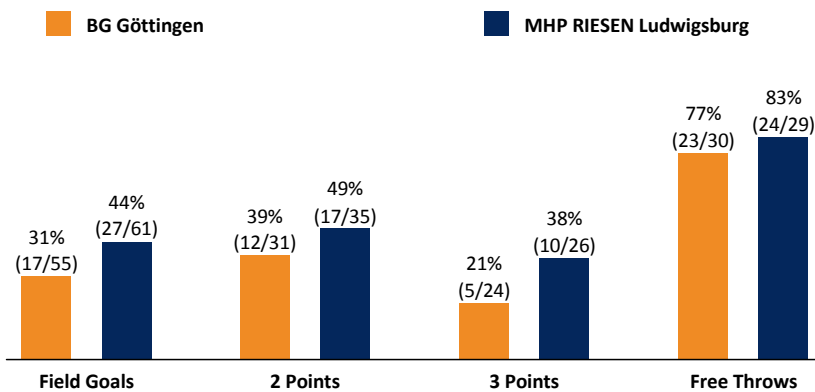

BG Göttingen

62 : 88 MHP RIESEN Ludwigsburg

Referee: BARTH Benjamin
Umpires: ORUZGANI Zulfikar / BOHN Andreas
Commissioner: CONERS Volker

Attendance: 2.712
Göttingen, Sparkassen-Arena, MI 21 MRZ 2018, 19:00, Game-ID: 20979

Scoreboard table showing Q1, Q2, Q3, Q4 scores for GOT and LUD.

GOT - BG Göttingen (Coach: ROJAKKERS Johan)

Main player statistics table for GOT, including columns for No., Name, Min, PTS, 2 Points, 3 Points, Field Goals, Free Throws, and various rebound/assist metrics.

LUD - MHP RIESEN Ludwigsburg (Coach: PATRICK John)

Main player statistics table for LUD, including columns for No., Name, Min, PTS, 2 Points, 3 Points, Field Goals, Free Throws, and various rebound/assist metrics.

Summary statistics table comparing GOT and LUD on metrics like Rebounds, Assists, Fouls, Turnovers, Steals, Points in the Paint, etc.

EASycREDIT-BBL.DE

Alle offiziellen Statistiken der easyCredit BBL, Daten, Rekorde uvm. gibt es auf easyCredit-BBL.de! News, Stats, Tabelle und Spielplan für unterwegs: Kostenfrei für iOS und Android in der offiziellen Liga-App!

TELEKOMSPORT.DE

Keinen Korb mehr verpassen - Alle Spiele der easyCredit BBL LIVE und in HD! Erleben sie jetzt das größte Basketball-Angebot Deutschlands zuhause und mobil! www.telekomport.de

LEGEND
Min Minutes Played
DNP Did Not Play
PTS Points
DR Defensive Rebounds
OR Offensive Rebounds
TR Total Rebounds
AS Assists
ST Steals
TO Turnovers
BS Blocked Shots
SB Shots Blocked
EFF Efficiency = ((PTS + TR + AS + ST + BS) - ((FGA - FGM) + (FTA - FTM) + TO))
PF Fouls
FD Fouls Drawn
+/- Plus-Minus-Rating
* Starters