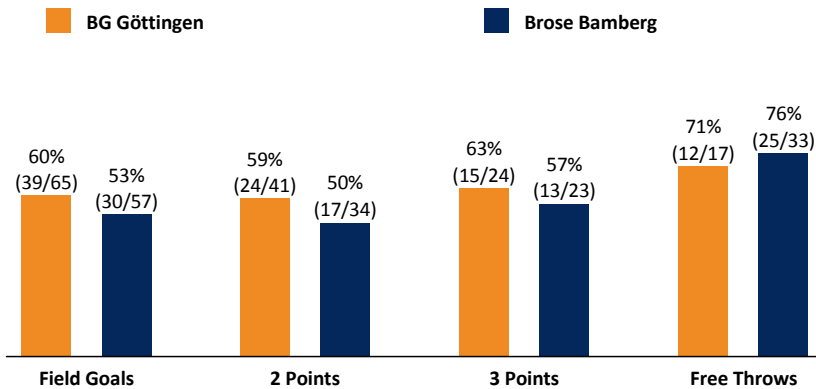

BG Göttingen

105 : 98

Brose Bamberg

Referee: REITER Moritz
Umpires: STRAUBE Carsten / FRÖLICH Henning
Commissioner: GITZLER Jörg

Attendance: 3.268
Göttingen, Sparkassen-Arena / LOKHALLE, SO 25 MRZ 2018, 19:30, Game-ID: 21059

Scoreboard table showing Q1, Q2, Q3, Q4 scores for GOT and BAM.

GOT - BG Göttingen (Coach: ROJAKKERS Johan)

Main player statistics table for GOT - BG Göttingen with columns for No., Name, Min, PTS, 2 Points, 3 Points, Field Goals, Free Throws, OR, DR, TR, AS, ST, TO, BS, SB, PF, FD, EFF, +/-.

BAM - Brose Bamberg (Coach: BANCHI Luca)

Main player statistics table for BAM - Brose Bamberg with columns for No., Name, Min, PTS, 2 Points, 3 Points, Field Goals, Free Throws, OR, DR, TR, AS, ST, TO, BS, SB, PF, FD, EFF, +/-.

Summary statistics table comparing GOT and BAM across various categories like Rebounds, Assists, Fouls, etc.

EASYCREDIT-BBL.DE

Alle offiziellen Statistiken der easyCredit BBL, Daten, Rekorde uvm. gibt es auf easyCredit-BBL.de! News, Stats, Tabelle und Spielplan für unterwegs: Kostenfrei für iOS und Android in der offiziellen Liga-App!

TELEKOMSPORT.DE

Keinen Korb mehr verpassen - Alle Spiele der easyCredit BBL LIVE und in HD! Erleben sie jetzt das größte Basketball-Angebot Deutschlands zuhause und mobil! www.telekomport.de

LEGEND
Min Minutes Played
DNP Did Not Play
PTS Points
DR Defensive Rebounds
OR Offensive Rebounds
TR Total Rebounds
AS Assists
ST Steals
TO Turnovers
BS Blocked Shots
SB Shots Blocked
EFF Efficiency = ((PTS + TR + AS + ST + BS) - ((FGA - FGM) + (FTA - FTM) + TO))
PF Fouls
FD Fouls Drawn
+/- Plus-Minus-Rating
* Starters