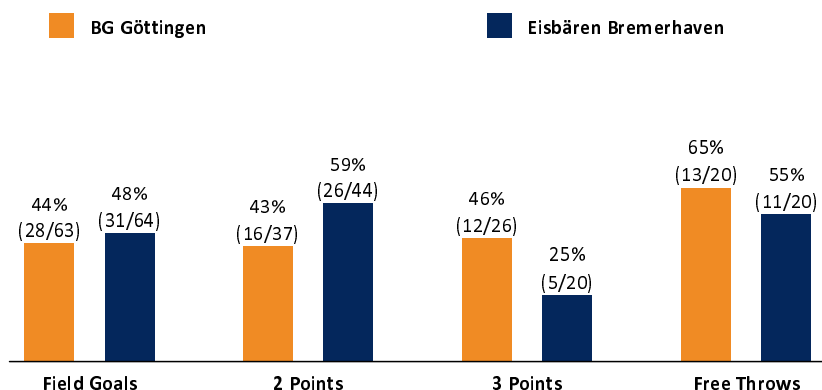

BG Göttingen

81 : 78 Eisbären Bremerhaven

Referee: LOTTERMOSER Robert
Umpires: PANTHER Anne / BOHN Andreas
Commissioner: HOLSTEN Ingo

Attendance: 3.447
Göttingen, Sparkassen-Arena, SA 14 APR 2018, 18:00, Game-ID: 21080

Scoreboard table showing Q1, Q2, Q3, Q4 scores for GOT and BRE.

GOT - BG Göttingen (Coach: ROIJAKKERS Johan)

Main player statistics table for GOT, including columns for No., Name, Min, PTS, 2 Points, 3 Points, Field Goals, Free Throws, and various advanced stats.

BRE - Eisbären Bremerhaven (Coach: WOLTMANN Arne)

Main player statistics table for BRE, including columns for No., Name, Min, PTS, 2 Points, 3 Points, Field Goals, Free Throws, and various advanced stats.

Summary table comparing GOT and BRE on various metrics like Rebounds, Assists, Fouls, Turnovers, Steals, Points in the Paint, etc.

EASYPREREDIT-BBL.DE

Alle offiziellen Statistiken der easyCredit BBL, Daten, Rekorde uvm. gibt es auf easyCredit-BBL.de! News, Stats, Tabelle und Spielplan für unterwegs: Kostenfrei für iOS und Android in der offiziellen Liga-App!

TELEKOMSPORT.DE

Keinen Korb mehr verpassen - Alle Spiele der easyCredit BBL LIVE und in HD! Erleben sie jetzt das größte Basketball-Angebot Deutschlands zuhause und mobil! www.telekomspord.de

LEGEND: Min Minutes Played, DR Defensive Rebounds, AS Assists, BS Blocked Shots, PF Fouls, +/- Plus-Minus-Rating, DNP Did Not Play, OR Offensive Rebounds, ST Steals, SB Shots Blocked, FD Fouls Drawn, * Starters, PTS Points, TR Total Rebounds, TO Turnovers, EFF Efficiency = ((PTS + TR + AS + ST + BS) - ((FGA - FGM) + (FTA - FTM) + TO))