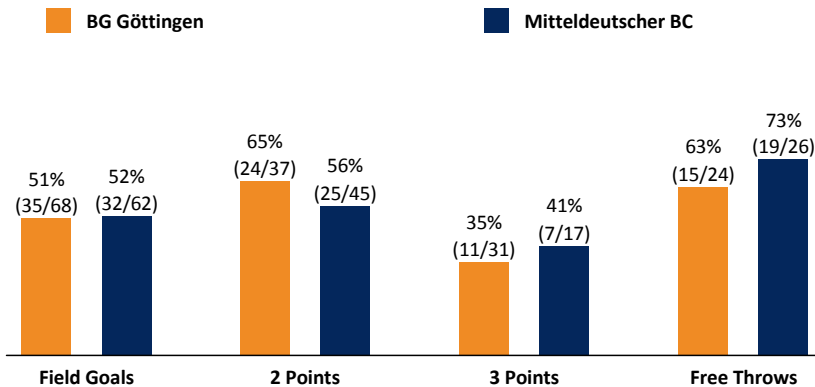

BG Göttingen

96 : 90

Mitteldeutscher BC

Referee: KOVACEVIC Nesa
Umpires: BRENDEL Nicolas / SIROWI Dennis
Commissioner: UMLANDT Ralph

Attendance: 3.447
Göttingen, Sparkassen-Arena / LOKHALLE, SO 29 APR 2018, 17:30, Game-ID: 21118

Scoreboard table showing Q1, Q2, Q3, Q4 scores for GOT and MBC.

GOT - BG Göttingen (Coach: ROJAKKERS Johan)

Main player statistics table for GOT, including columns for No., Name, Min, PTS, 2 Points, 3 Points, Field Goals, Free Throws, OR, DR, TR, AS, ST, TO, BS, SB, PF, FD, EFF, +/-.

MBC - Mitteldeutscher BC (Coach: JOVOVIC Igor)

Main player statistics table for MBC, including columns for No., Name, Min, PTS, 2 Points, 3 Points, Field Goals, Free Throws, OR, DR, TR, AS, ST, TO, BS, SB, PF, FD, EFF, +/-.

Summary statistics table comparing GOT and MBC across various categories like Rebounds, Assists, Fouls, etc.

EASYCREDIT-BBL.DE

Alle offiziellen Statistiken der easyCredit BBL, Daten, Rekorde uvm. gibt es auf easyCredit-BBL.de! News, Stats, Tabelle und Spielplan für unterwegs: Kostenlos für iOS und Android in der offiziellen Liga-App!

TELEKOMSPORT.DE

Keinen Korb mehr verpassen - Alle Spiele der easyCredit BBL LIVE und in HD! Erleben sie jetzt das größte Basketball-Angebot Deutschlands zuhause und mobil! www.telekom sport.de

LEGEND
Min Minutes Played
DR Defensive Rebounds
AS Assists
BS Blocked Shots
PF Fouls
+/- Plus-Minus-Rating
DNP Did Not Play
OR Offensive Rebounds
ST Steals
SB Shots Blocked
FD Fouls Drawn
* Starters
PTS Points
TR Total Rebounds
TO Turnovers
EFF Efficiency = ((PTS + TR + AS + ST + BS) - ((FGA - FGM) + (FTA - FTM) + TO))