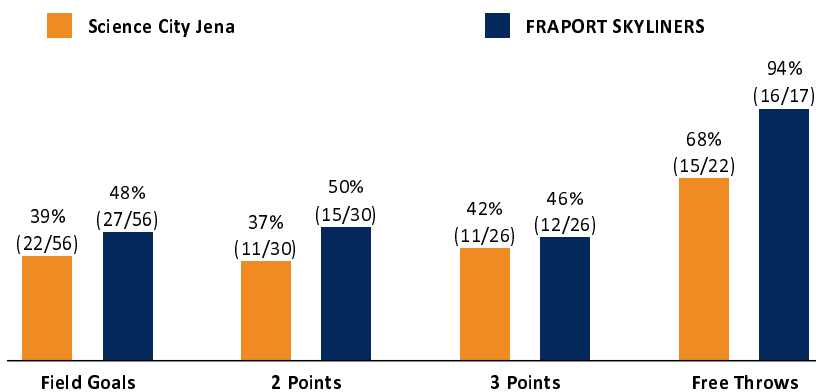

FRA - FRAPORT SKYLINERS (Coach: HERBERT Gordon)

No.	Name	Min	PTS	2 Points	3 Points	Field Goals	Free Throws	OR	DR	TR	AS	ST	TO	BS	SB	PF	FD	EFF	+/-	
*0	WEBSTER Tai	30:01	15	3/7 (43%)	1/4 (25%)	4/11 (36%)	6/7 (86%)		4	4	7	2	5			4	6	15	16	
*7	HUFF Shawn	33:36	11	1/2 (50%)	3/5 (60%)	4/7 (57%)			1	1	1			2			2	12	16	
*9	FREUDENBERG Richard	12:55	0	0/1 (0%)	0/3 (0%)	0/4 (0%)					1		1			1		-4	-5	
12	SCHUBERT Konstantin	DNP																		
15	TRTOVAC Armin	DNP																		
17	BONGA Isaac	17:59	10		2/3 (67%)	2/3 (67%)	4/4 (100%)		2	2	2	1				3	2	14	4	
*18	WOHLFARTH-BOTTERMANN Jonas	17:12	8	3/4 (75%)		3/4 (75%)	2/2 (100%)	2	2	4	1	2				4	2	14	-2	
*23	ROBERTSON Quantez	39:06	11	1/3 (33%)	3/4 (75%)	4/7 (57%)		1	3	4	4	2	3		1	2		15	11	
24	MORRISON Mike	20:29	6	3/6 (50%)		3/6 (50%)			8	8			1	1		5	1	11	16	
30	SCRUBB Philip	28:42	21	4/7 (57%)	3/7 (43%)	7/14 (50%)	4/4 (100%)	1	4	5		1	2		1		6	18	4	
Team / Coach								1	5	6		1					5			
Totals			200:00	82	15/30 (50%)	12/26 (46%)	27/56 (48%)	16/17 (94%)	5	29	34	16	8	13	3	2	19	19	100	12

JEN	FRA
10 / 24 / 34	Rebounds OR/DR/TR
19	Assists
19	Fouls
19	Fouls Drawn
16	Turnovers
4	Steals
18	Points in the Paint
13	Second Chance Points
6	Fast Break Points
0 (56:56)	Biggest Lead
9-0 (53:54)	Biggest Scoring Run
	Lead Changes: 0
	Times Tied: 1

EASYS-CREDIT-BBL.DE

Alle offiziellen Statistiken der easyCredit BBL, Daten, Rekorde uvm. gibt es auf easyCredit-BBL.de! News, Stats, Tabelle und Spielplan für unterwegs: Kostenfrei für iOS und Android in der offiziellen Liga-App!

TELEKOMSPORT.DE

Keinen Korb mehr verpassen - Alle Spiele der easyCredit BBL LIVE und in HD! Erleben sie jetzt das größte Basketball-Angebot Deutschlands zuhause und mobil! www.telekomport.de

LEGEND
Min Minutes Played   DR Defensive Rebounds   AS Assists   BS Blocked Shots   PF Fouls   +/- Plus-Minus-Rating
DNP Did Not Play   OR Offensive Rebounds   ST Steals   SB Shots Blocked   FD Fouls Drawn   * Starters
PTS Points   TR Total Rebounds   TO Turnovers   EFF Efficiency = ((PTS + TR + AS + ST + BS) - ((FGA - FGM) + (FTA - FTM) + TO))