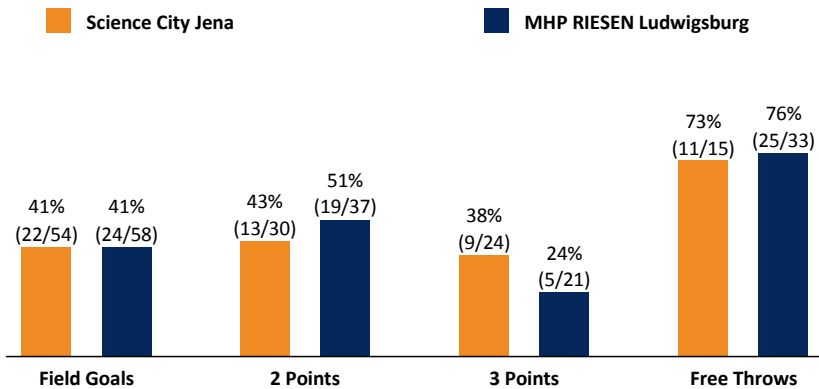

LUD - MHP RIESEN Ludwigsburg (Coach: PATRICK John)

No.	Name	Min	PTS	2 Points	3 Points	Field Goals	Free Throws	OR	DR	TR	AS	ST	TO	BS	SB	PF	FD	EFF	+/-
*0	WALKUP Thomas	25:18	13	2/4 (50%)	1/2 (50%)	3/6 (50%)	6/8 (75%)	1	2	3	5	3	2			3	5	17	22
1	EVANS Dwayne	22:24	8	1/5 (20%)	0/2 (0%)	1/7 (14%)	6/6 (100%)	3	3	6	2	1	1	1	1	1	3	11	15
*3	JOHNSON Kerron	23:47	6	3/4 (75%)	0/3 (0%)	3/7 (43%)			3	3	3	2	2		1	3	5	8	7
*4	McCRAV David	21:35	4	2/2 (100%)	0/5 (0%)	2/7 (29%)			3	3		1				4		3	7
5	SEARS Justin	22:03	15	7/10 (70%)		7/10 (70%)	1/4 (25%)	2	2	4	2	2	2	1		1	3	16	-2
7	GESKE Niklas	5:27	0		0/2 (0%)	0/2 (0%)			1	1						1		-1	-9
10	PETER-McNEILLY Adika	22:53	7	0/3 (0%)	2/2 (100%)	2/5 (40%)	1/1 (100%)	2	2	4	1	1	1			1	1	9	15
12	KOCH Florian	5:03	0	0/1 (0%)	0/1 (0%)	0/2 (0%)					1		1			1		-2	-3
17	SERIC Mateo	1:24	0															0	-5
*19	WALESKOWSKI Adam	20:56	8	1/3 (33%)	2/3 (67%)	3/6 (50%)		1	3	4	1		3			3	1	7	9
23	COOK Elgin	15:57	4	1/2 (50%)		1/2 (50%)	2/4 (50%)	1	3	4			2	1	1	1	2	4	3
*32	THIEMANN Johannes	13:13	13	2/3 (67%)	0/1 (0%)	2/4 (50%)	9/10 (90%)	2	3	5			1		1	1	6	14	11
Team / Coach								2	2	2								2	
Totals		200:00	78	19/37 (51%)	5/21 (24%)	24/58 (41%)	25/33 (76%)	14	25	39	15	10	15	3	4	20	26	88	14

JEN	LUD
9 / 21 / 30	14 / 25 / 39
14	15
27	20
20	26
21	15
10	10
22	34
12	13
3 (15:12)	21 (44:65)
5-0 (12:11)	17-0 (44:65)
Lead Changes: 17	
Times Tied: 9	

EASYS-CREDIT-BBL.DE

Alle offiziellen Statistiken der easyCredit BBL, Daten, Rekorde uvm. gibt es auf easycCredit-BBL.de! News, Stats, Tabelle und Spielplan für unterwegs: Kostenfrei für iOS und Android in der offiziellen Liga-App!

TELEKOMSPORT.DE

Keinen Korb mehr verpassen - Alle Spiele der easyCredit BBL LIVE und in HD! Erleben sie jetzt das größte Basketball-Angebot Deutschlands zuhause und mobil! www.telekom-sport.de

LEGEND
Min Minutes Played   DR Defensive Rebounds   AS Assists   BS Blocked Shots   PF Fouls   +/- Plus-Minus-Rating
DNP Did Not Play   OR Offensive Rebounds   ST Steals   SB Shots Blocked   FD Fouls Drawn   * Starters
PTS Points   TR Total Rebounds   TO Turnovers   EFF Efficiency = ((PTS + TR + AS + ST + BS) - ((FGA - FGM) + (FTA - FTM) + TO))