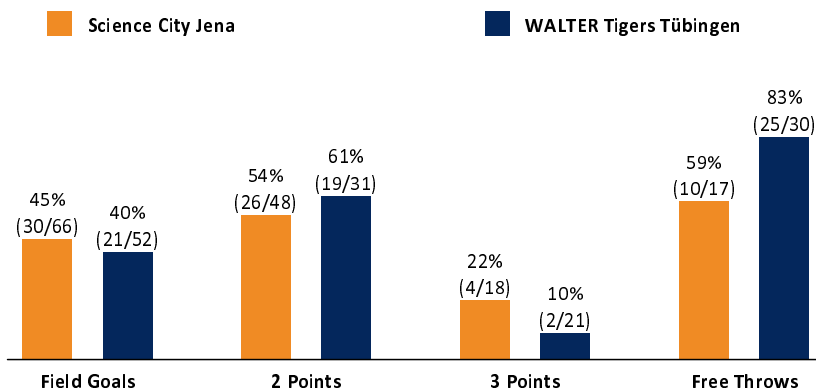

TUB - WALTER Tigers Tübingen (Coach: FISCHER Mathias)

No.	Name	Min	PTS	2 Points	3 Points	Field Goals	Free Throws	OR	DR	TR	AS	ST	TO	BS	SB	PF	FD	EFF	+/-	
0	RICHARD Kris	12:44	0		0/1 (0%)	0/1 (0%)						1	3			1	2	-3	-12	
7	BROOKS Ryan	31:36	10	3/4 (75%)	0/4 (0%)	3/8 (38%)	4/4 (100%)		6	6	1	1	1			1	5	12	2	
8	ZINN Robert	2:55	0		0/1 (0%)	0/1 (0%)										1		-1	-6	
9	THEIS Sid-Marlon	19:53	5		1/2 (50%)	1/2 (50%)	2/2 (100%)	1	3	4	1			1		1	2	10	7	
*10	JORDAN Jared	30:01	6	3/5 (60%)	0/3 (0%)	3/8 (38%)		1	2	3	7	1	1			3	1	11	5	
*17	MÖNNINGHOFF Mathis	22:04	7	2/2 (100%)	1/2 (50%)	3/4 (75%)							1			4		5	0	
*21	EASLEY Tony	9:32	4	1/1 (100%)		1/1 (100%)	2/2 (100%)						1	1		1	1	4	-9	
22	HEYDEN Philipp	15:50	7	1/3 (33%)		1/3 (33%)	5/6 (83%)	2	1	3				1		1	4	8	0	
*24	STEWART Barry	20:54	14	2/5 (40%)	0/3 (0%)	2/8 (25%)	10/12 (83%)	2	5	7	3		1			4	7	15	-7	
*30	UPSHAW Reggie	34:31	16	7/11 (64%)	0/5 (0%)	7/16 (44%)	2/4 (50%)		7	7			4	2		4	3	10	-5	
Team / Coach								1	2	3						3				
Totals			200:00	69	19/31 (61%)	2/21 (10%)	21/52 (40%)	25/30 (83%)	7	26	33	12	3	12	5		21	25	74	-5

JEN	TUB
12 / 24 / 36	7 / 26 / 33
22	12
25	21
20	25
11	12
8	3
44	30
11	6
13	15
15 (41:26)	0 (:)
8-0 (23:10)	12-0 (44:42)
	Lead Changes: 0
	Times Tied: 0

EASycREDIT-BBL.DE

Alle offiziellen Statistiken der easyCredit BBL, Daten, Rekorde uvm. gibt es auf easyCredit-BBL.de! News, Stats, Tabelle und Spielplan für unterwegs: Kostenfrei für iOS und Android in der offiziellen Liga-App!

TELEKOMSPORT.DE

Keinen Korb mehr verpassen - Alle Spiele der easyCredit BBL LIVE und in HD! Erleben sie jetzt das größte Basketball-Angebot Deutschlands zuhause und mobil! www.telekom.de

LEGEND
Min Minutes Played   DR Defensive Rebounds   AS Assists   BS Blocked Shots   PF Fouls   +/- Plus-Minus-Rating
DNP Did Not Play   OR Offensive Rebounds   ST Steals   SB Shots Blocked   FD Fouls Drawn   * Starters
PTS Points   TR Total Rebounds   TO Turnovers   EFF Efficiency = ((PTS + TR + AS + ST + BS) - ((FGA - FGM) + (FTA - FTM) + TO))