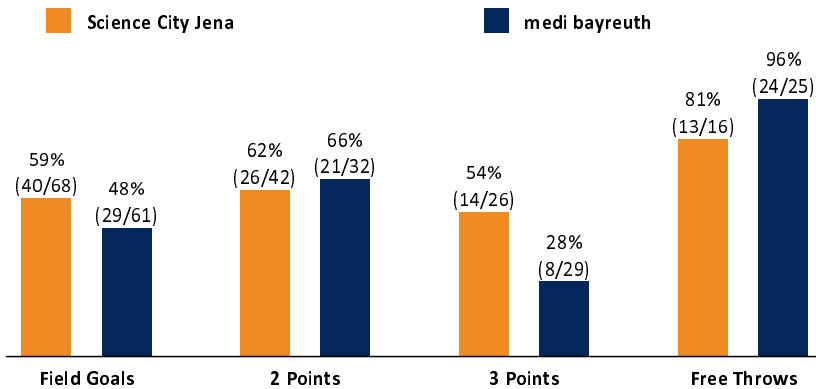

BAY - medi bayreuth (Coach: KORNER Raoul)

No.	Name	Min	PTS	2 Points	3 Points	Field Goals	Free Throws	OR	DR	TR	AS	ST	TO	BS	SB	PF	FD	EFF	+/-
*3	ROBINSON James	22:56	19	4/4 (100%)	2/5 (40%)	6/9 (67%)	5/6 (83%)				1	2	1			1	4	17	-1
6	COX John	13:54	0	0/1 (0%)	0/4 (0%)	0/5 (0%)				7	7	4	2				3	13	-11
*8	LINHART Nate	23:55	6	1/1 (100%)	0/2 (0%)	1/3 (33%)	4/4 (100%)		7	7	4		2				3	13	-14
10	DORETH Bastian	21:48	5	1/2 (50%)	1/2 (50%)	2/4 (50%)			1	1	3	1	5			1	3	3	-4
*11	SEIFERTH Andreas	28:57	19	6/8 (75%)		6/8 (75%)	7/7 (100%)	3	6	9	1	1	1			1	6	27	-18
14	WACHALSKI Steve	24:01	16	1/1 (100%)	4/7 (57%)	5/8 (63%)	2/2 (100%)	1	2	3	1	1	2	1			1	17	7
15	AMAIZE Robin	17:02	10	5/6 (83%)	0/1 (0%)	5/7 (71%)		2	1	3	2					3		13	0
*24	BROOKS De'Mon	12:19	4	0/3 (0%)		0/3 (0%)	4/4 (100%)		1	1		1	1		3	3	2	2	-26
*32	YORK Gabe	24:14	3	0/2 (0%)	1/8 (13%)	1/10 (10%)			1	1	2					3	1	-3	-16
50	MAREI Assem	10:54	8	3/4 (75%)		3/4 (75%)	2/2 (100%)	3	2	5	1		2			4	2	11	-2
Team / Coach									1	1			2					-1	
Totals		200:00	90	21/32 (66%)	8/29 (28%)	29/61 (48%)	24/25 (96%)	9	22	31	15	6	16	1	3	16	22	94	-17

JEN	BAY
7 / 21 / 28	Rebounds OR/DR/TR 9 / 22 / 31
27	Assists 15
22	Fouls 16
14	Fouls Drawn 22
8	Turnovers 16
9	Steals 6
44	Points in the Paint 42
7	Second Chance Points 14
19	Fast Break Points 16
30 (91:61)	Biggest Lead 2 (0:2)
18-0 (22:4)	Biggest Scoring Run 8-0 (105:88)
	Lead Changes: 1
	Times Tied: 2

EASycREDIT-BBL.DE

Alle offiziellen Statistiken der easyCredit BBL, Daten, Rekorde uvm. gibt es auf easyCredit-BBL.de! News, Stats, Tabelle und Spielplan für unterwegs: Kostenfrei für iOS und Android in der offiziellen Liga-App!

TELEKOMSPORT.DE

Keinen Korb mehr verpassen - Alle Spiele der easyCredit BBL LIVE und in HD! Erleben sie jetzt das größte Basketball-Angebot Deutschlands zuhause und mobil! www.telekom sport.de

LEGEND
Min Minutes Played   DR Defensive Rebounds   AS Assists   BS Blocked Shots   PF Fouls   +/- Plus-Minus-Rating
DNP Did Not Play   OR Offensive Rebounds   ST Steals   SB Shots Blocked   FD Fouls Drawn   * Starters
PTS Points   TR Total Rebounds   TO Turnovers   EFF Efficiency = ((PTS + TR + AS + ST + BS) - ((FGA - FGM) + (FTA - FTM) + TO))