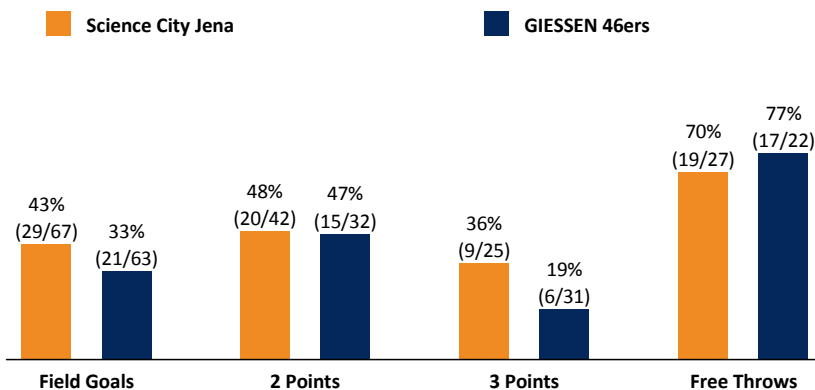

GIE - GIESSEN 46ers (Coach: FREYER Ingo)

No.	Name	Min	PTS	2 Points	3 Points	Field Goals	Free Throws	OR	DR	TR	AS	ST	TO	BS	SB	PF	FD	EFF	+/-
4	KRAUSHAAR Bjarne	9:42	0	0/1 (0%)	0/1 (0%)	0/2 (0%)			1	1	2		1			1		0	-10
*5	TAYLOR Jeril	14:37	4	2/2 (100%)	0/2 (0%)	2/4 (50%)		1	1	2		1	1			3	1	4	-7
*6	AGVA Mahir	18:18	2	0/2 (0%)	0/1 (0%)	0/3 (0%)	2/2 (100%)	1	3	4	1		2	1	1	3	3	3	-8
8	PJANIC Alen	4:49	4	2/2 (100%)		2/2 (100%)			3	3	1					1		8	7
*10	LANDIS Max	18:29	1		0/3 (0%)	0/3 (0%)	1/2 (50%)				1		1			3	3	-3	-20
11	DAVIS Darwin	25:16	10	3/6 (50%)	0/3 (0%)	3/9 (33%)	4/7 (57%)		2	2	1	3	1			3	6	6	-13
12	OKPARA Leon Iduma	2:46	0										1					-1	-1
13	LISCHKA Benjamin	23:52	6	1/3 (33%)	0/7 (0%)	1/10 (10%)	4/4 (100%)	1	1	2	1		3	1	1	1	3	-2	-17
20	HOLLINS Austin	9:55	7	2/2 (100%)		2/2 (100%)	3/4 (75%)		1	1			1	1		5	3	7	-5
*21	ABRAMS Jamar	28:40	18	2/4 (50%)	4/7 (57%)	6/11 (55%)	2/2 (100%)	3	3	6		1	1	1		1	3	20	-22
25	MARIN Mauricio	14:51	3	0/2 (0%)	1/3 (33%)	1/5 (20%)		1	3	4	1		1			1	1	3	2
*54	BRYANT John	28:45	10	3/8 (38%)	1/4 (25%)	4/12 (33%)	1/1 (100%)	3	9	12	7		3		2	1	3	18	-11
Team / Coach								2	3	5			1				4		
Totals		200:00	65	15/32 (47%)	6/31 (19%)	21/63 (33%)	17/22 (77%)	12	30	42	15	5	17	4	4	23	26	67	-21

JEN	GIEN
10 / 31 / 41	12 / 30 / 42
21	Rebounds OR/DR/TR
26	Assists
23	Fouls
11	Fouls Drawn
11	Turnovers
11	Steals
28	Points in the Paint
9	Second Chance Points
21	Fast Break Points
30 (77:47)	Biggest Lead
15-0 (75:46)	Biggest Scoring Run
	Lead Changes: 8
	Times Tied: 5

EASycREDIT-BBL.DE

Alle offiziellen Statistiken der easyCredit BBL, Daten, Rekorde uvm. gibt es auf easyCredit-BBL.de! News, Stats, Tabelle und Spielplan für unterwegs: Kostenfrei für iOS und Android in der offiziellen Liga-App!

TELEKOMSPORT.DE

Keinen Korb mehr verpassen - Alle Spiele der easyCredit BBL LIVE und in HD! Erleben sie jetzt das größte Basketball-Angebot Deutschlands zuhause und mobil! www.telekom sport.de

LEGEND
Min Minutes Played   DR Defensive Rebounds   AS Assists   BS Blocked Shots   PF Fouls   +/- Plus-Minus-Rating
DNP Did Not Play   OR Offensive Rebounds   ST Steals   SB Shots Blocked   FD Fouls Drawn   * Starters
PTS Points   TR Total Rebounds   TO Turnovers   EFF Efficiency = ((PTS + TR + AS + ST + BS) - ((FGA - FGM) + (FTA - FTM) + TO))