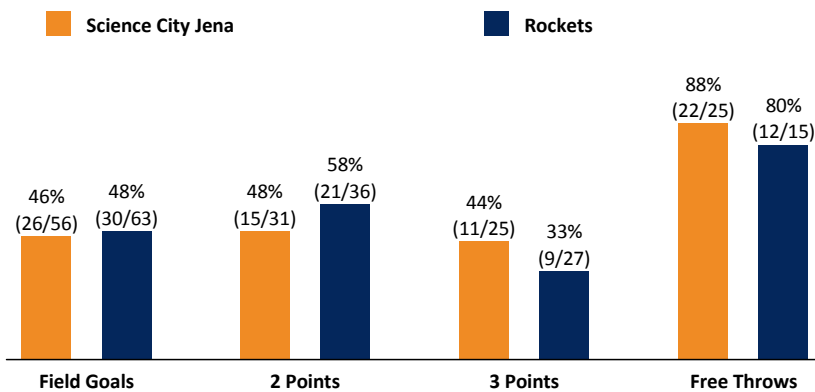

ERF - Rockets (Coach: PAVIC Ivan)

No.	Name	Min	PTS	2 Points	3 Points	Field Goals	Free Throws	OR	DR	TR	AS	ST	TO	BS	SB	PF	FD	EFF	+/-
*0	OBASOCHAN Retin	37:37	18	6/11 (55%)	1/3 (33%)	7/14 (50%)	3/4 (75%)	2	3	5	3		2		1	4	4	16	3
3	TAYLOR David	DNP																	
5	SCHMIDT Daniel	16:14	3		1/1 (100%)	1/1 (100%)			1	1	1		1			5	4	4	1
7	WIMBERG Jan Niklas	18:19	10	4/4 (100%)	0/6 (0%)	4/10 (40%)	2/3 (67%)	1	2	3		1				3	3	7	0
*8	RICHTER Johannes	17:50	9	3/5 (60%)	1/2 (50%)	4/7 (57%)		4	4	8	1					3		15	2
*9	RANDLE Jerome	33:56	20	5/8 (63%)	2/6 (33%)	7/14 (50%)	4/4 (100%)	1	1	2	6	2	6		1	1	4	17	-11
14	KULLAMÄE Kristian	DNP																	
*15	LESIC Sava	19:59	5	2/7 (29%)	0/1 (0%)	2/8 (25%)	1/2 (50%)	2	3	5	2	1	1			2	4	5	-11
*17	OBST Andreas	33:02	14		4/7 (57%)	4/7 (57%)	2/2 (100%)		1	1		1	3			2	3	10	1
30	DIZDAREVIC Dino	DNP																	
32	WATTS Dane	6:03	2	1/1 (100%)	0/1 (0%)	1/2 (50%)		1		1								2	0
65	STANIC Filip	17:00	0					1	2	3	1		1			2		3	-5
Team / Coach									3	3								3	
Totals		200:00	81	21/36 (58%)	9/27 (33%)	30/63 (48%)	12/15 (80%)	12	20	32	14	5	14		2	22	22	82	-4

JEN	ERF
10 / 24 / 34	12 / 20 / 32
17	14
22	22
22	22
15	14
9	5
24	36
14	11
10	13
15 (68:53)	0 (:)
7-0 (59:45)	9-0 (39:36)
	Lead Changes: 0
	Times Tied: 0

EASycREDIT-BBL.DE

Alle offiziellen Statistiken der easyCredit BBL, Daten, Rekorde uvm. gibt es auf easyCredit-BBL.de! News, Stats, Tabelle und Spielplan für unterwegs: Kostenfrei für iOS und Android in der offiziellen Liga-App!

TELEKOMSPORT.DE

Keinen Korb mehr verpassen - Alle Spiele der easyCredit BBL LIVE und in HD! Erleben sie jetzt das größte Basketball-Angebot Deutschlands zuhause und mobil! www.telekom sport.de

LEGEND
Min Minutes Played   DR Defensive Rebounds   AS Assists   BS Blocked Shots   PF Fouls   +/- Plus-Minus-Rating
DNP Did Not Play   OR Offensive Rebounds   ST Steals   SB Shots Blocked   FD Fouls Drawn   * Starters
PTS Points   TR Total Rebounds   TO Turnovers   EFF Efficiency = ((PTS + TR + AS + ST + BS) - ((FGA - FGM) + (FTA - FTM) + TO))