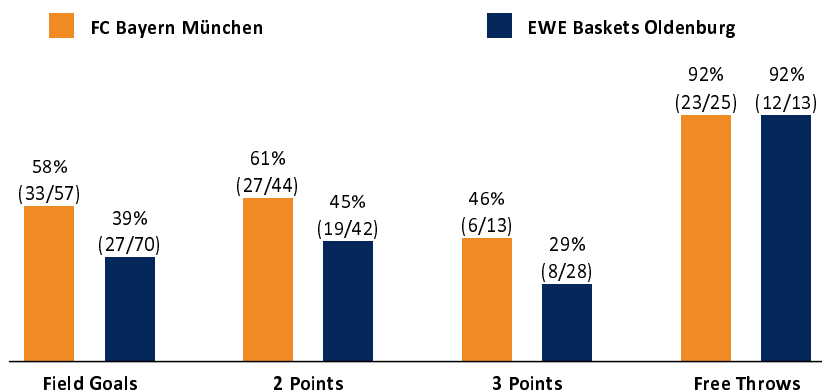

FC Bayern München

95 : 74 EWE Baskets Oldenburg

Referee: FRITZ Clemens
Umpires: KRAUSE Oliver / STREIT Enrico
Commissioner: GITZLER Jörg

Attendance: 5.256
München, Audi Dome, SO 15 OKT 2017, 19:15, Game-ID: 20865

Scoreboard table showing Q1, Q2, Q3, Q4 scores for FCB and OLD.

FCB - FC Bayern München (Coach: DJORDJEVIC Aleksandar)

Main player statistics table for FC Bayern München including columns for No., Name, Min, PTS, 2 Points, 3 Points, Field Goals, Free Throws, OR, DR, TR, AS, ST, TO, BS, SB, PF, FD, EFF, +/-.

OLD - EWE Baskets Oldenburg (Coach: DRIJENCIC Mladen)

Main player statistics table for EWE Baskets Oldenburg including columns for No., Name, Min, PTS, 2 Points, 3 Points, Field Goals, Free Throws, OR, DR, TR, AS, ST, TO, BS, SB, PF, FD, EFF, +/-.

Summary statistics table comparing FCB and OLD across various metrics like Rebounds, Assists, Fouls, Turnovers, Steals, etc.

EASycREDIT-BBL.DE

Alle offiziellen Statistiken der easycCredit BBL, Daten, Rekorde uvm. gibt es auf easycCredit-BBL.de! News, Stats, Tabelle und Spielplan für unterwegs: Kostenfrei für iOS und Android in der offiziellen Liga-App!

TELEKOMSPORT.DE

Keinen Korb mehr verpassen - Alle Spiele der easycCredit BBL LIVE und in HD! Erleben sie jetzt das größte Basketball-Angebot Deutschlands zuhause und mobil! www.telekom sport.de

LEGEND: Min Minutes Played, DR Defensive Rebounds, AS Assists, BS Blocked Shots, PF Fouls, +/- Plus-Minus-Rating, DNP Did Not Play, OR Offensive Rebounds, ST Steals, SB Shots Blocked, FD Fouls Drawn, * Starters, PTS Points, TR Total Rebounds, TO Turnovers, EFF Efficiency = ((PTS + TR + AS + ST + BS) - ((FGA - FGM) + (FTA - FTM) + TO))