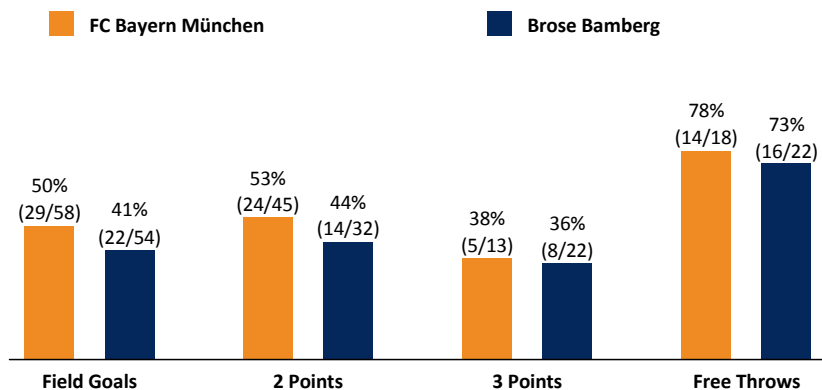

FC Bayern München

77 : 68

Brose Bamberg

Referee: RODRIGUEZ Toni
Umpires: MATIP Martin / KRAUSE Oliver
Commissioner: SCHENCKING Albert

München, Audi Dome, SO 19 NOV 2017, 17:30, Game-ID: 20914

Scoreboard table showing quarter scores for FCB and BAM.

FCB - FC Bayern München (Coach: DJORDJEVIC Aleksandar)

Main player statistics table for FC Bayern München including columns for Name, Min, PTS, 2 Points, 3 Points, Field Goals, Free Throws, and various rebound and efficiency metrics.

BAM - Brose Bamberg (Coach: TRINCHIERI Andrea)

Main player statistics table for Brose Bamberg including columns for Name, Min, PTS, 2 Points, 3 Points, Field Goals, Free Throws, and various rebound and efficiency metrics.

Summary statistics table comparing FCB and BAM across various metrics like Rebounds, Assists, Fouls, Turnovers, Steals, Points in the Paint, etc.

EASYCREDIT-BBL.DE

Alle offiziellen Statistiken der easyCredit BBL, Daten, Rekorde uvm. gibt es auf easyCredit-BBL.de! News, Stats, Tabelle und Spielplan für unterwegs: Kostenlos für iOS und Android in der offiziellen Liga-App!

TELEKOMSPORT.DE

Keinen Korb mehr verpassen - Alle Spiele der easyCredit BBL LIVE und in HD! Erleben sie jetzt das größte Basketball-Angebot Deutschlands zuhause und mobil! www.telekom sport.de

LEGEND: Min Minutes Played, DR Defensive Rebounds, AS Assists, BS Blocked Shots, PF Fouls, +/- Plus-Minus-Rating, DNP Did Not Play, OR Offensive Rebounds, ST Steals, SB Shots Blocked, FD Fouls Drawn, * Starters, PTS Points, TR Total Rebounds, TO Turnovers, EFF Efficiency = ((PTS + TR + AS + ST + BS) - ((FGA - FGM) + (FTA - FTM) + TO))