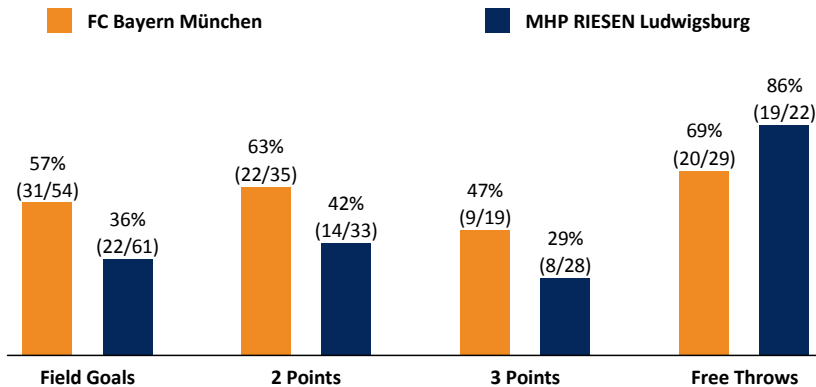

FC Bayern München

91 : 71 MHP RIESEN Ludwigsburg

Referee: LOTTERMOSER Robert
Umpires: STRAUBE Carsten / STREIT Enrico
Commissioner: SCHENCKING Alber

Attendance: 6.700
München, Audi Dome, SA 9 DEZ 2017, 18:00, Game-ID: 20928

Scoreboard table showing Q1, Q2, Q3, Q4 scores for FCB and LUD.

FCB - FC Bayern München (Coach: DJORDJEVIC Aleksandar)

Main player statistics table for FC Bayern München including columns for No., Name, Min, PTS, 2 Points, 3 Points, Field Goals, Free Throws, and various rebound/assist metrics.

LUD - MHP RIESEN Ludwigsburg (Coach: PATRICK John)

Main player statistics table for MHP RIESEN Ludwigsburg including columns for No., Name, Min, PTS, 2 Points, 3 Points, Field Goals, Free Throws, and various rebound/assist metrics.

Summary statistics table comparing FCB and LUD across categories like Rebounds, Assists, Fouls, Turnovers, Steals, Points in the Paint, etc.

EASYCREDIT-BBL.DE

Alle offiziellen Statistiken der easyCredit BBL, Daten, Rekorde uvm. gibt es auf easyCredit-BBL.de! News, Stats, Tabelle und Spielplan für unterwegs: Kostenfrei für iOS und Android in der offiziellen Liga-App!

TELEKOMSPORT.DE

Keinen Korb mehr verpassen - Alle Spiele der easyCredit BBL LIVE und in HD! Erleben sie jetzt das größte Basketball-Angebot Deutschlands zuhause und mobil! www.telekom sport.de

LEGEND
Min Minutes Played
DR Defensive Rebounds
AS Assists
BS Blocked Shots
PF Fouls
+/- Plus-Minus-Rating
DNP Did Not Play
OR Offensive Rebounds
ST Steals
SB Shots Blocked
FD Fouls Drawn
* Starters
PTS Points
TR Total Rebounds
TO Turnovers
EFF Efficiency = ((PTS + TR + AS + ST + BS) - ((FGA - FGM) + (FTA - FTM) + TO))