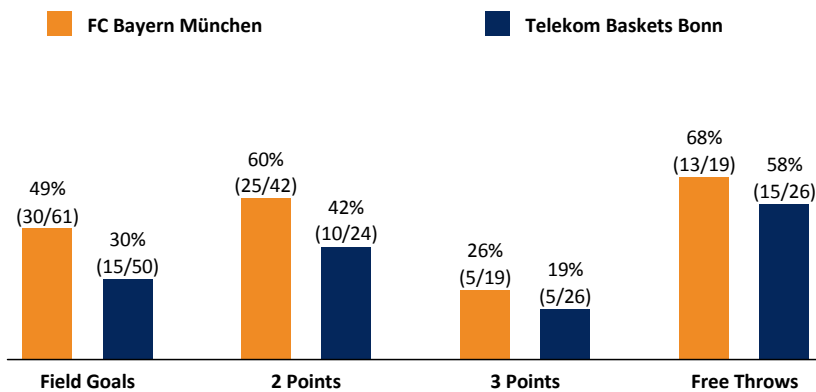

FC Bayern München

78 : 50

Telekom Baskets Bonn

Referee: FRITZ Clemens
Umpires: BITTNER Steve / GROLL Julian
Commissioner: DIETERICH Sascha

Attendance: 6.167
München, Audi Dome, FR 1 DEZ 2017, 19:00, Game-ID: 20952

Summary table showing scores by quarter (Q1-Q4) for FCB and BON.

FCB - FC Bayern München (Coach: DJORDJEVIC Aleksandar)

Main player statistics table for FC Bayern München, including columns for No., Name, Min, PTS, 2 Points, 3 Points, Field Goals, Free Throws, and various rebound/assist metrics.

BON - Telekom Baskets Bonn (Coach: KRUNIC Predrag)

Main player statistics table for Telekom Baskets Bonn, including columns for No., Name, Min, PTS, 2 Points, 3 Points, Field Goals, Free Throws, and various rebound/assist metrics.

Summary table comparing FCB and BON on various performance metrics such as Rebounds, Assists, Fouls, Turnovers, Steals, Points in the Paint, etc.

EASYCREDIT-BBL.DE

Alle offiziellen Statistiken der easycCredit BBL, Daten, Rekorde uvm. gibt es auf easycCredit-BBL.de! News, Stats, Tabelle und Spielplan für unterwegs: Kostenfrei für iOS und Android in der offiziellen Liga-App!

TELEKOMSPORT.DE

Keinen Korb mehr verpassen - Alle Spiele der easycCredit BBL LIVE und in HD! Erleben sie jetzt das größte Basketball-Angebot Deutschlands zuhause und mobil! www.telekom sport.de

LEGEND
Min Minutes Played
DNP Did Not Play
PTS Points
DR Defensive Rebounds
OR Offensive Rebounds
TR Total Rebounds
AS Assists
ST Steals
TO Turnovers
BS Blocked Shots
SB Shots Blocked
EFF Efficiency = ((PTS + TR + AS + ST + BS) - ((FGA - FGM) + (FTA - FTM) + TO))
PF Fouls
FD Fouls Drawn
+/- Plus-Minus-Rating
* Starters