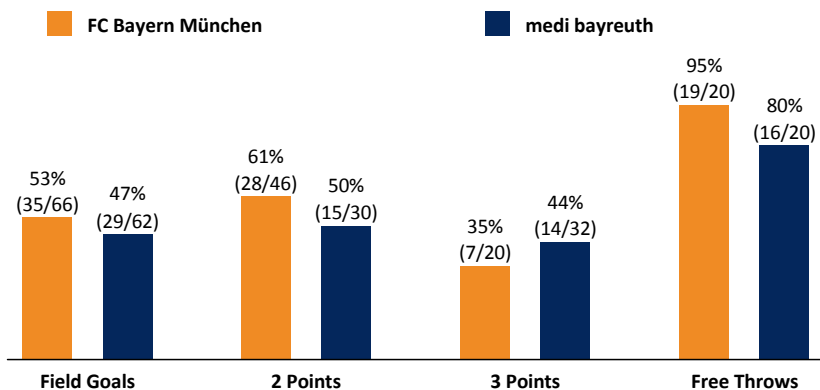

FC Bayern München

96 : 88

medi bayreuth

Referee: RODRIGUEZ Toni
Umpires: REITER Moritz / GROLL Julian
Commissioner: DIETERICH Sascha

München, Audi Dome, SA 3 FEB 2018, 20:30, Game-ID: 21000

Scoreboard table showing Q1, Q2, Q3, Q4 scores for FCB and BAY.

FCB - FC Bayern München (Coach: DJORDJEVIC Aleksandar)

Main player statistics table for FC Bayern München including columns for No., Name, Min, PTS, 2 Points, 3 Points, Field Goals, Free Throws, and various rebound and efficiency metrics.

BAY - medi bayreuth (Coach: KORNER Raoul)

Main player statistics table for medi bayreuth including columns for No., Name, Min, PTS, 2 Points, 3 Points, Field Goals, Free Throws, and various rebound and efficiency metrics.

Summary statistics table comparing FCB and BAY across categories like Rebounds, Assists, Fouls, Turnovers, Steals, Points in the Paint, etc.

EASYCREDIT-BBL.DE

Alle offiziellen Statistiken der easyCredit BBL, Daten, Rekorde uvm. gibt es auf easyCredit-BBL.de! News, Stats, Tabelle und Spielplan für unterwegs: Kostenfrei für iOS und Android in der offiziellen Liga-App!

TELEKOMSPORT.DE

Keinen Korb mehr verpassen - Alle Spiele der easyCredit BBL LIVE und in HD! Erleben sie jetzt das größte Basketball-Angebot Deutschlands zuhause und mobil! www.telekom sport.de

LEGEND: Min Minutes Played, DR Defensive Rebounds, AS Assists, BS Blocked Shots, PF Fouls, +/- Plus-Minus-Rating, DNP Did Not Play, OR Offensive Rebounds, ST Steals, SB Shots Blocked, FD Fouls Drawn, * Starters, PTS Points, TR Total Rebounds, TO Turnovers, EFF Efficiency = ((PTS + TR + AS + ST + BS) - ((FGA - FGM) + (FTA - FTM) + TO))