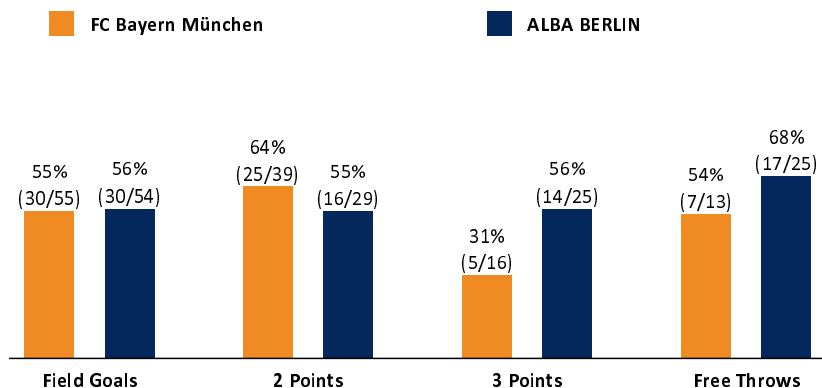

FC Bayern München 72 : 91

ALBA BERLIN

Referee: FRITZ Clemens
Umpires: KOVACEVIC Nesa / HACK Johannes
Commissioner: DIETERICH Sascha

München, Audi Dome, SO 25 MRZ 2018, 17:30, Game-ID: 21055

Scoreboard table showing Q1, Q2, Q3, Q4 scores for FCB and BER.

FCB - FC Bayern München (Coach: DJORDJEVIC Aleksandar)

Main player statistics table for FC Bayern München including columns for No., Name, Min, PTS, 2 Points, 3 Points, Field Goals, Free Throws, and various rebound/steal metrics.

BER - ALBA BERLIN (Coach: GARCIA RENESES Alejandro)

Main player statistics table for ALBA BERLIN including columns for No., Name, Min, PTS, 2 Points, 3 Points, Field Goals, Free Throws, and various rebound/steal metrics.

Summary table comparing FCB and BER across various metrics like Rebounds, Assists, Fouls, Turnovers, Steals, Points in the Paint, etc.

EASYCREDIT-BBL.DE

Alle offiziellen Statistiken der easyCredit BBL, Daten, Rekorde uvm. gibt es auf easyCredit-BBL.de! News, Stats, Tabelle und Spielplan für unterwegs: Kostenlos für iOS und Android in der offiziellen Liga-App!

TELEKOMSPORT.DE

Keinen Korb mehr verpassen - Alle Spiele der easyCredit BBL LIVE und in HD! Erleben sie jetzt das größte Basketball-Angebot Deutschlands zuhause und mobil! www.telekom sport.de

LEGEND: Min Minutes Played, DR Defensive Rebounds, AS Assists, BS Blocked Shots, PF Fouls, +/- Plus-Minus-Rating, DNP Did Not Play, OR Offensive Rebounds, ST Steals, SB Shots Blocked, FD Fouls Drawn, * Starters, PTS Points, TR Total Rebounds, TO Turnovers, EFF Efficiency = ((PTS + TR + AS + ST + BS) - ((FGA - FGM) + (FTA - FTM) + TO))