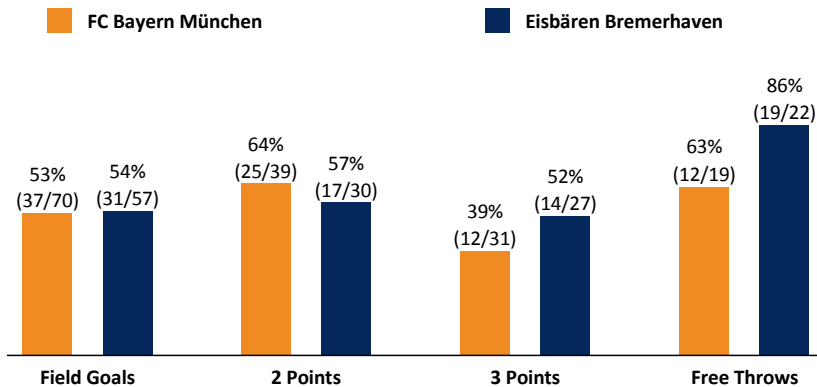

BRE - Eisbären Bremerhaven (Coach: WOLTMANN Arne)

No.	Name	Min	PTS	2 Points	3 Points	Field Goals	Free Throws	OR	DR	TR	AS	ST	TO	BS	SB	PF	FD	EFF	+/-	
2	JOHNSON Dominique	16:20	3	0/1 (0%)	1/2 (50%)	1/3 (33%)		2		2	3		2			1	1	4	5	
3	KESSENS Michael	12:45	8	3/5 (60%)		3/5 (60%)	2/2 (100%)	1	4	5			1		1	4	1	10	-2	
7	BREITLAUCH Adrian	DNP																		
*8	BERHANEMESKEL Johnny	33:23	23	0/2 (0%)	6/11 (55%)	6/13 (46%)	5/6 (83%)		4	4	1		3			2	5	17	-2	
*9	BLECK Fabian	26:05	5	1/2 (50%)	1/2 (50%)	2/4 (50%)		1	2	3	2	2	1			3		9	-12	
*10	HULLS Jordan	36:50	25	6/9 (67%)	3/5 (60%)	9/14 (64%)	4/4 (100%)	1	5	6	4		3			2	6	27	0	
12	BUSSEY Tre	9:47	3	0/1 (0%)	1/3 (33%)	1/4 (25%)					2		1				1	1	-4	
14	ELLIOTT Ivan	18:15	5		1/2 (50%)	1/2 (50%)	2/2 (100%)	1	2	3	1					5	2	8	-1	
30	BREMBLY David	DNP																		
*33	BAPTISTE Carl	19:20	9	2/4 (50%)	1/2 (50%)	3/6 (50%)	2/3 (67%)	1	6	7	3		2	1		4	3	14	2	
*41	GROSELLE Geoffrey	27:15	14	5/6 (83%)		5/6 (83%)	4/5 (80%)		2	2	2	2	1	1		2	5	18	-1	
Team / Coach								1		1							1			
Totals			200:00	95	17/30 (57%)	14/27 (52%)	31/57 (54%)	19/22 (86%)	8	25	33	18	4	14	2	1	23	24	109	-3

FCB	BRE
11 / 19 / 30	8 / 25 / 33
25	Rebounds OR/DR/TR
24	Assists
23	Fouls
7	Fouls Drawn
10	Turnovers
44	Steals
12	Points in the Paint
9	Second Chance Points
3 (7:4)	Fast Break Points
7-0 (19:22)	Biggest Lead
	Biggest Scoring Run
	Lead Changes: 11
	Times Tied: 13

EASYCREDIT-BBL.DE

Alle offiziellen Statistiken der easyCredit BBL, Daten, Rekorde uvm. gibt es auf easyCredit-BBL.de! News, Stats, Tabelle und Spielplan für unterwegs: Kostenfrei für iOS und Android in der offiziellen Liga-App!

TELEKOMSPORT.DE

Keinen Korb mehr verpassen - Alle Spiele der easyCredit BBL LIVE und in HD! Erleben sie jetzt das größte Basketball-Angebot Deutschlands zuhause und mobil! www.telekom sport.de

LEGEND
Min Minutes Played   DR Defensive Rebounds   AS Assists   BS Blocked Shots   PF Fouls   +/- Plus-Minus-Rating
DNP Did Not Play   OR Offensive Rebounds   ST Steals   SB Shots Blocked   FD Fouls Drawn   * Starters
PTS Points   TR Total Rebounds   TO Turnovers   EFF Efficiency = ((PTS + TR + AS + ST + BS) - ((FGA - FGM) + (FTA - FTM) + TO))